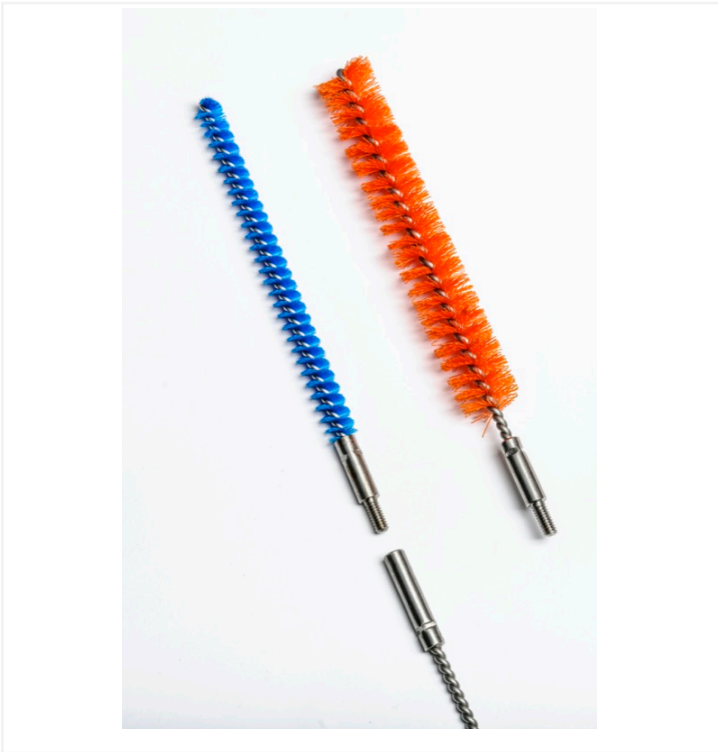

## 1" Twisted Wire Brush for Snake - Blue

Use this 1" Twisted Wire Brush for Snake to prevent pipes from clogging. A must-have tool in the food processing industry.

Featuring a unique twisted wire design and dense nylon bristles, this 1" Twisted Wire Brush for Snake helps you clean pipes and drains effectively. It can scrub off the toughest debris, ensuring that your pipes are clean and free of blockages. Durable and economical, this brush can also be used in a colour coded system. Also available in a wider [2.5" Brush Size](#).

### Product Features

- Durable metal construction

- Twisted wire design for effective scrubbing
- Can be used in a colour coded system
- Compatible with most snakes
- Ideal for use in the food processing industry

## Technical specifications

<b>SKU</b>	FP-TW5210-BL
<b>Pack Qty</b>	6
<b>Colour</b>	Blue

## Available options

<b>FP-TW5210-YE</b>	Yellow
<b>FP-TW5210-RD</b>	Green
<b>FP-TW5210-GN</b>	Red
<b>FP-TW5210-WH</b>	White
<b>FP-TW5210-BL</b>	Blue