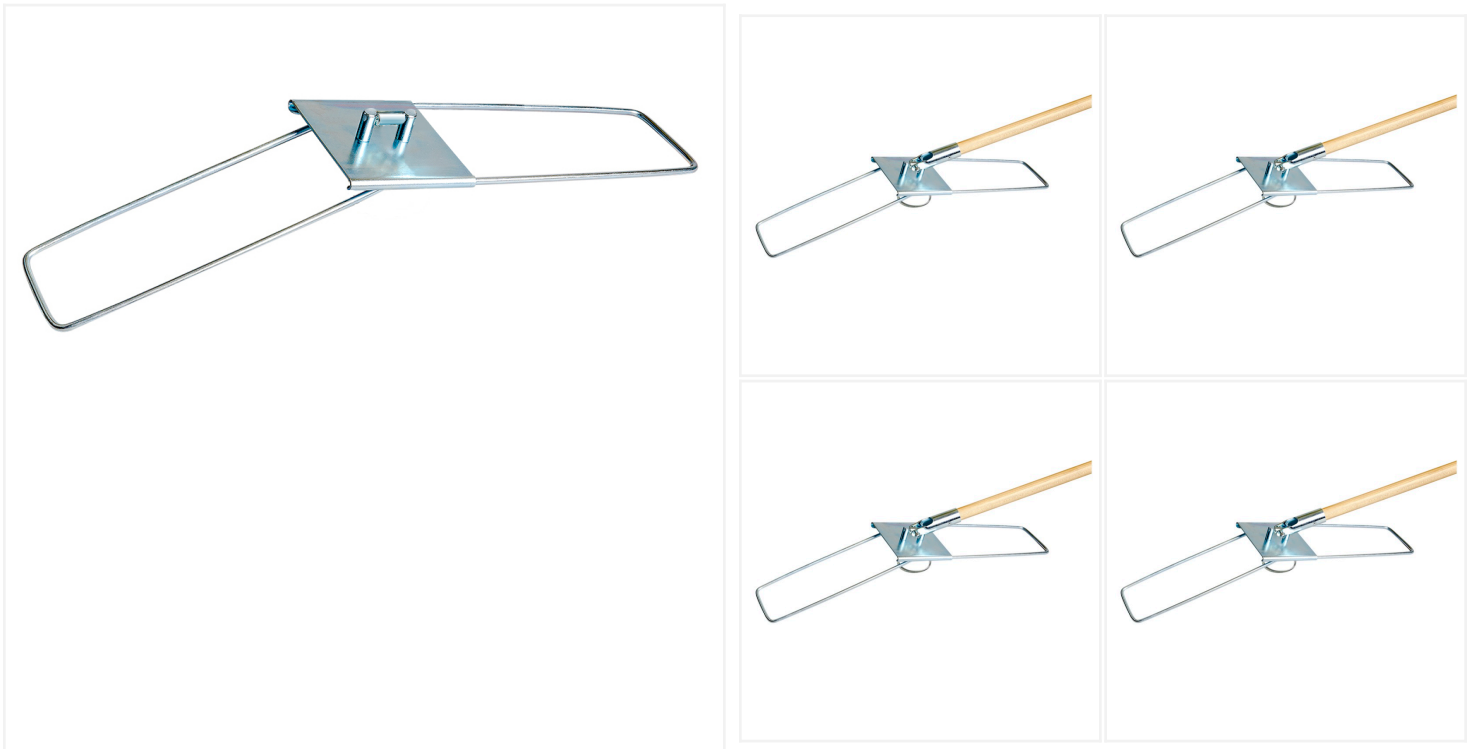

18" BreakAway Dust Mop Frame

The collapsible BreakAway dust mop frame is a sturdy and lightweight cleaning tool that holds all slip-on and tie-on style dust mops.

If you are tired of dirty dust mops getting in the way of your cleaning tasks, the collapsible BreakAway dust mop frame is the solution you need. This plated light-weight steel frame is specially designed to hold all slip-on and tie-on style [dust mops](#), making it a versatile tool that can be used for a variety of cleaning tasks.

The collapsible design allows for easy storage and transportation when not in use. Its hands-free removal feature allows you to keep your hands clear of dirty dust mops. The frame can be paired with a [wood](#), [metal](#), [fiberglass](#) or [aluminum dust mop handle](#). These handles provide you with an extended reach, allowing you to clean high and low areas without straining your back or arms.

The Collapsible BreakAway Dust Mop Frame is a versatile and practical cleaning tool. It has a sturdy steel frame, collapsible design, hands-free removal feature, and swivel action for maximum efficiency.

Product Features

- Collapsible design for easy storage and transportation
- Plated, 5" wide steel frame for durability and lightweight use
- Hands-free removal of soiled mops
- Bolted fastener for secure mop attachment
- Swivel action for easy maneuverability around furniture
- Compatible with all [BreakAway dust mop handles](#)