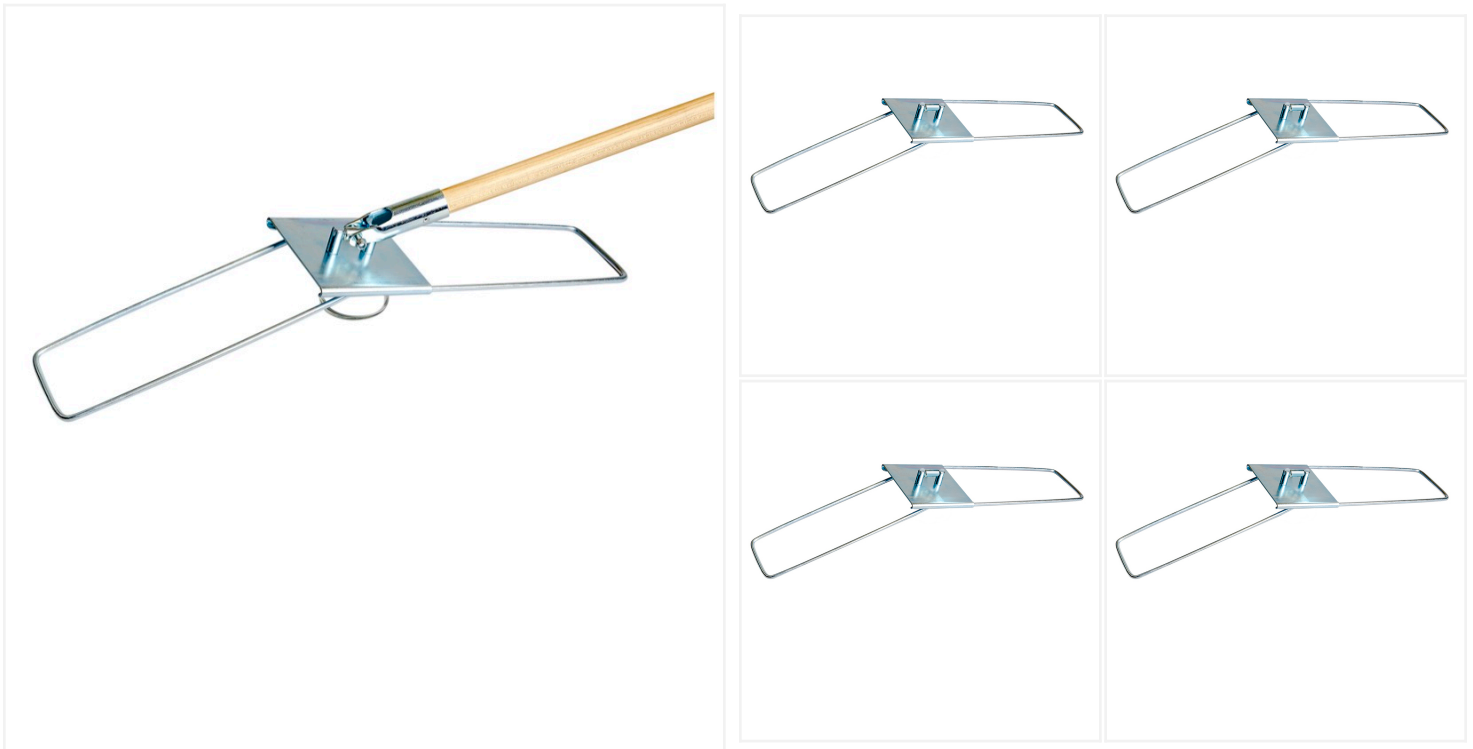

18" BreakAway Dust Mop Frame with Handle

The collapsible BreakAway dust mop frame is a sturdy and lightweight cleaning tool that holds all slip-on and tie-on style dust mops.

If you are tired of dirty dust mops getting in the way of your cleaning tasks, the collapsible BreakAway dust mop frame is the solution you need. This plated light-weight steel frame is specially designed to hold all slip-on and tie-on style [dust mops](#), making it a versatile tool that can be used for a variety of cleaning tasks.

The collapsible design allows for easy storage and transportation when not in use. Its hands-free removal feature allows you to keep your hands clear of dirty dust mops. The frame can be paired with a [wood](#), [metal](#), [fiberglass](#) or [aluminum dust mop handle](#). These handles provide you with an extended reach, allowing you to clean high and low areas without straining your back or arms.

The Collapsible BreakAway Dust Mop Frame is a versatile and practical cleaning tool. It has a sturdy steel frame, collapsible design, hands-free removal feature, and swivel action for maximum efficiency.

Product Features

- Collapsible design for easy storage and transportation
- Plated, 5" wide steel frame for durability and lightweight use
- Hands-free removal of soiled mops
- Bolted fastener for secure mop attachment
- Swivel action for easy maneuverability around furniture
- Compatible with all [BreakAway dust mop handles](#)