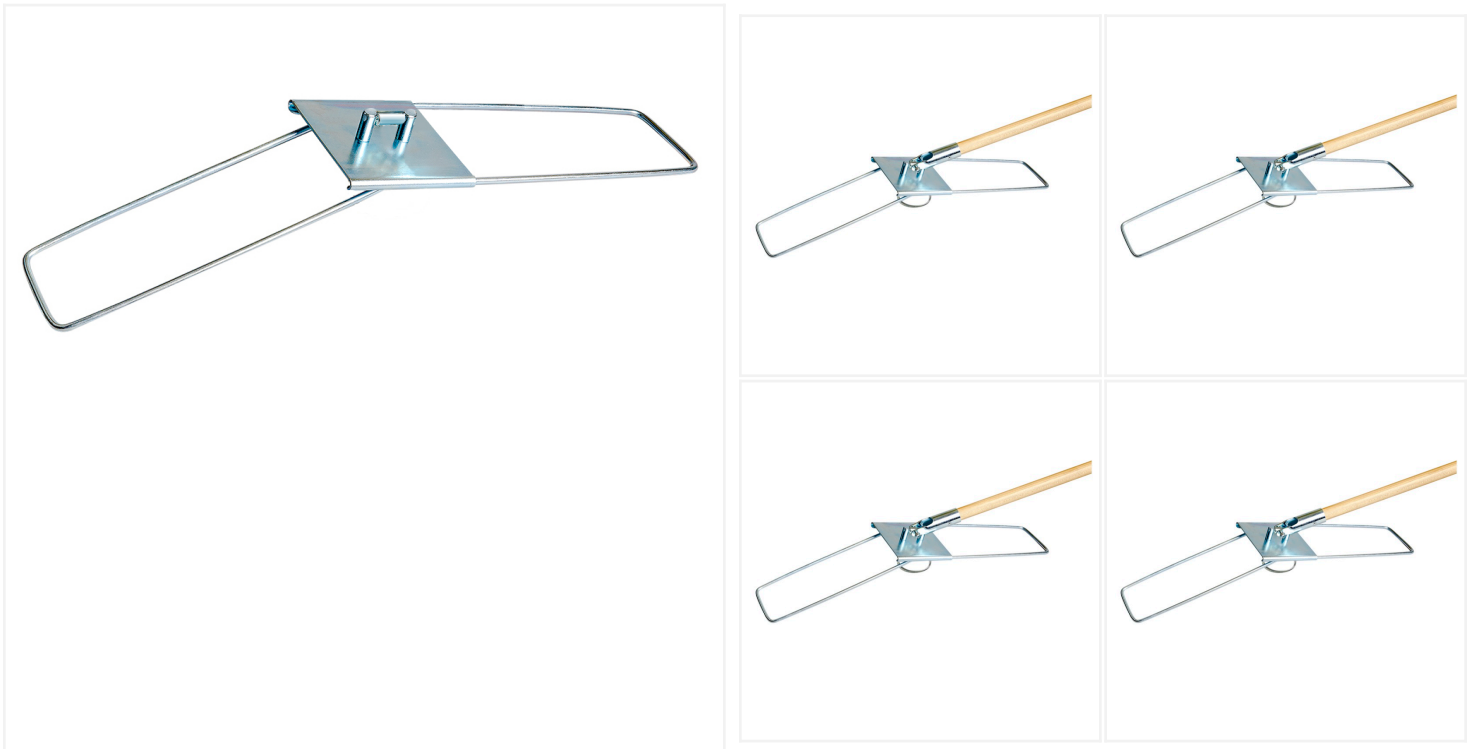

## 24" BreakAway Dust Mop Frame

The collapsible BreakAway dust mop frame is a sturdy and lightweight cleaning tool that holds all slip-on and tie-on style dust mops.

If you are tired of dirty dust mops getting in the way of your cleaning tasks, the collapsible BreakAway dust mop frame is the solution you need. This plated light-weight steel frame is specially designed to hold all slip-on and tie-on style [dust mops](#), making it a versatile tool that can be used for a variety of cleaning tasks.

The collapsible design allows for easy storage and transportation when not in use. Its hands-free removal feature allows you to keep your hands clear of dirty dust mops. The frame can be paired with a [wood](#), [metal](#), [fiberglass](#) or [aluminum dust mop handle](#). These handles provide you with an extended reach, allowing you to clean high and low areas without straining your back or arms.

The Collapsible BreakAway Dust Mop Frame is a versatile and practical cleaning tool. It has a sturdy steel frame, collapsible design, hands-free removal feature, and swivel action for maximum efficiency.

## Product Features

- Collapsible design for easy storage and transportation
- Plated, 5" wide steel frame for durability and lightweight use
- Hands-free removal of soiled mops
- Bolted fastener for secure mop attachment
- Swivel action for easy maneuverability around furniture
- Compatible with all [BreakAway dust mop handles](#)