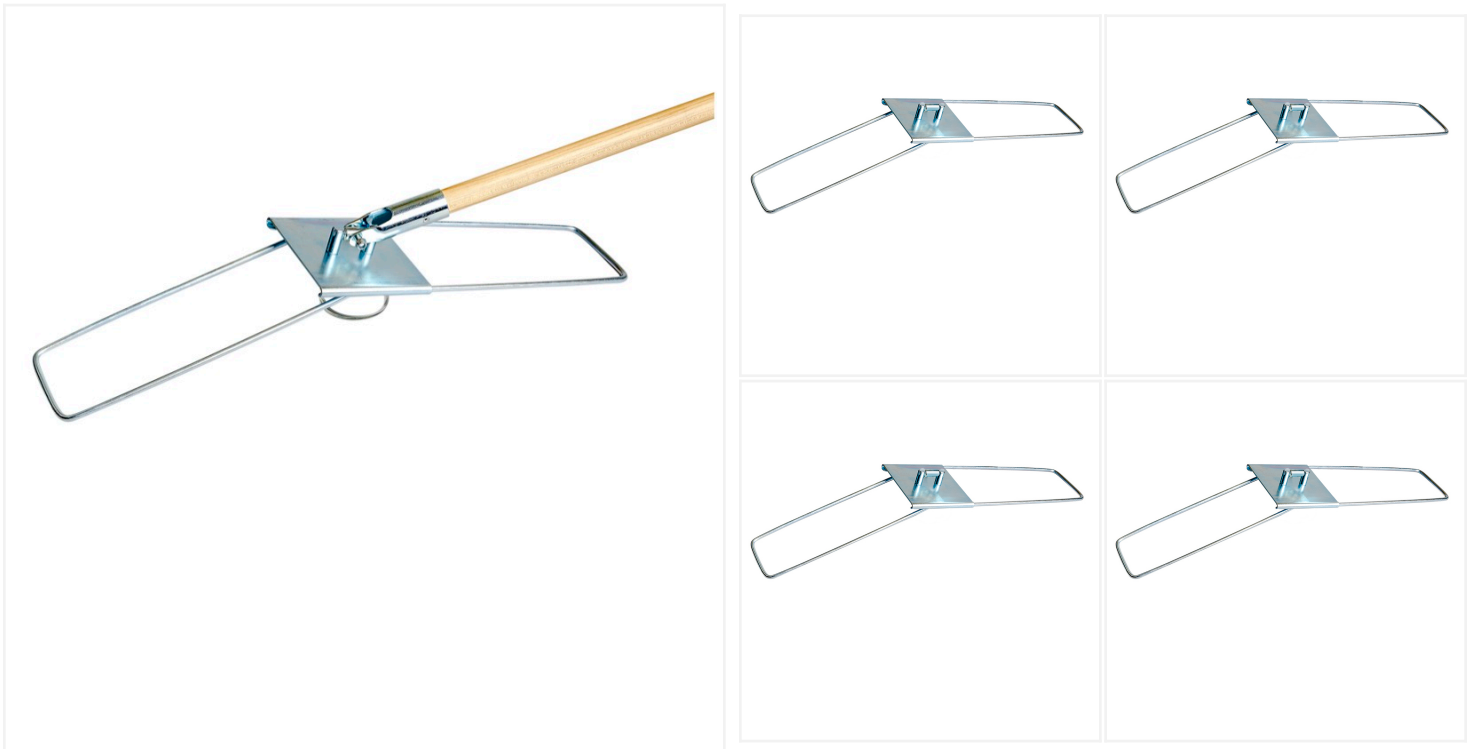

24" BreakAway Dust Mop Frame with Handle

The collapsible BreakAway dust mop frame is a sturdy and lightweight cleaning tool that holds all slip-on and tie-on style dust mops.

If you are tired of dirty dust mops getting in the way of your cleaning tasks, the collapsible BreakAway dust mop frame is the solution you need. This plated light-weight steel frame is specially designed to hold all slip-on and tie-on style [dust mops](#), making it a versatile tool that can be used for a variety of cleaning tasks.

The collapsible design allows for easy storage and transportation when not in use. Its hands-free removal feature allows you to keep your hands clear of dirty dust mops. The frame can be paired with a [wood](#), [metal](#), [fiberglass](#) or [aluminum dust mop handle](#). These handles provide you with an extended reach, allowing you to clean high and low areas without straining your back or arms.

The Collapsible BreakAway Dust Mop Frame is a versatile and practical cleaning tool. It has a sturdy steel frame, collapsible design, hands-free removal feature, and swivel action for maximum efficiency.

Product Features

- Collapsible design for easy storage and transportation
- Plated, 5" wide steel frame for durability and lightweight use
- Hands-free removal of soiled mops
- Bolted fastener for secure mop attachment
- Swivel action for easy maneuverability around furniture
- Compatible with all [BreakAway dust mop handles](#)