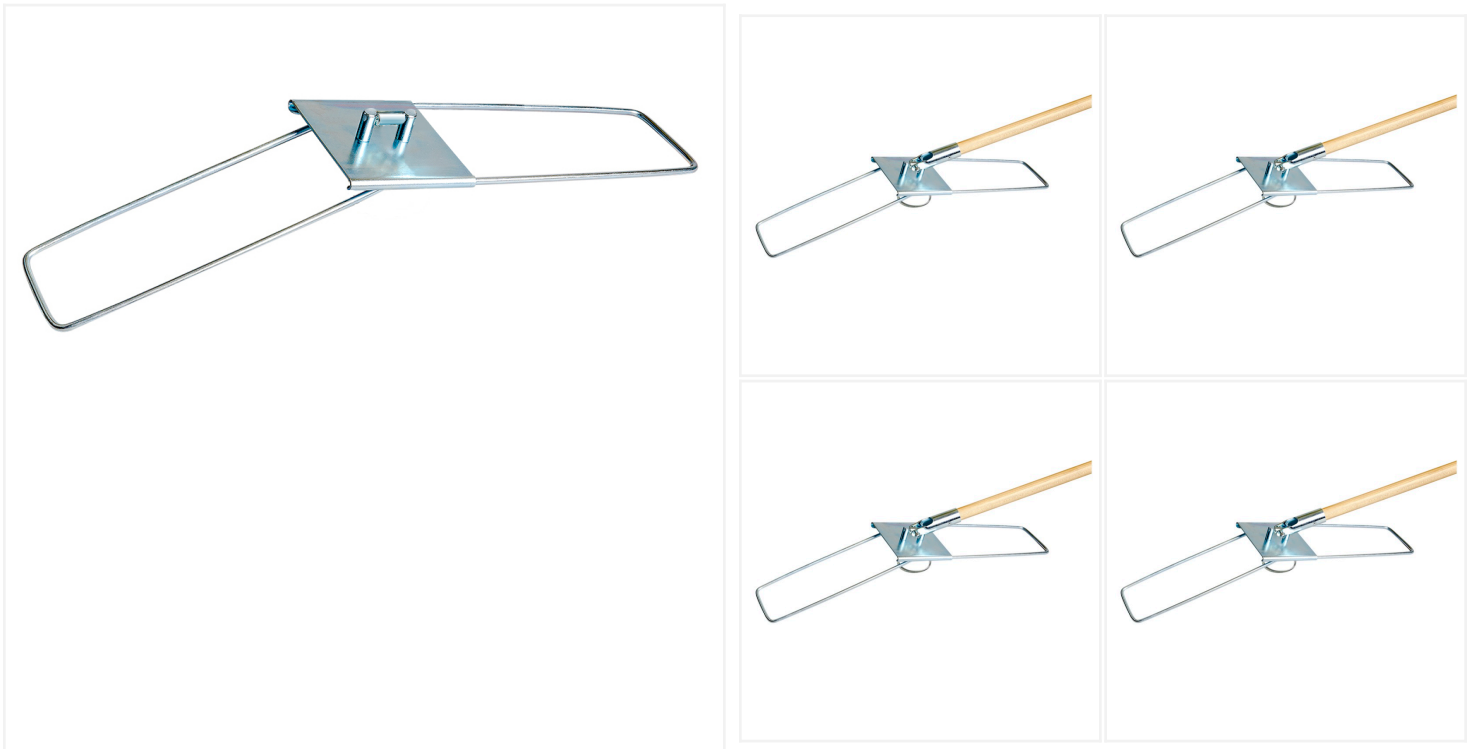

36" BreakAway Dust Mop Frame

The collapsible BreakAway dust mop frame is a sturdy and lightweight cleaning tool that holds all slip-on and tie-on style dust mops.

If you are tired of dirty dust mops getting in the way of your cleaning tasks, the collapsible BreakAway dust mop frame is the solution you need. This plated light-weight steel frame is specially designed to hold all slip-on and tie-on style [dust mops](#), making it a versatile tool that can be used for a variety of cleaning tasks.

The collapsible design allows for easy storage and transportation when not in use. Its hands-free removal feature allows you to keep your hands clear of dirty dust mops. The frame can be paired with a [wood](#), [metal](#), [fiberglass](#) or [aluminum dust mop handle](#). These handles provide you with an extended reach, allowing you to clean high and low areas without straining your back or arms.

The Collapsible BreakAway Dust Mop Frame is a versatile and practical cleaning tool. It has a sturdy steel frame, collapsible design, hands-free removal feature, and swivel action for maximum efficiency.

Product Features

- Collapsible design for easy storage and transportation
- Plated, 5" wide steel frame for durability and lightweight use
- Hands-free removal of soiled mops
- Bolted fastener for secure mop attachment
- Swivel action for easy maneuverability around furniture
- Compatible with all [BreakAway dust mop handles](#)