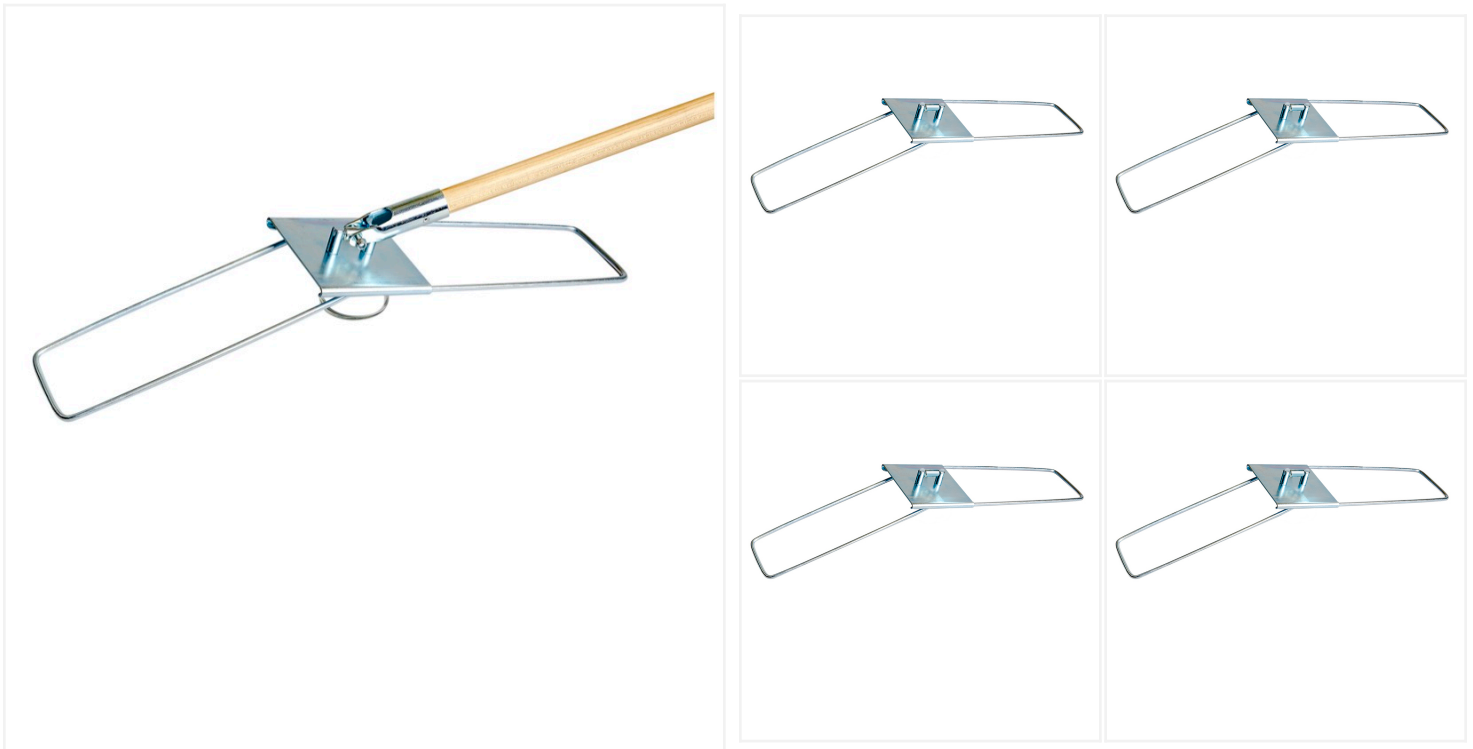

36" BreakAway Dust Mop Frame with Handle

The collapsible BreakAway dust mop frame is a sturdy and lightweight cleaning tool that holds all slip-on and tie-on style dust mops.

If you are tired of dirty dust mops getting in the way of your cleaning tasks, the collapsible BreakAway dust mop frame is the solution you need. This plated light-weight steel frame is specially designed to hold all slip-on and tie-on style [dust mops](#), making it a versatile tool that can be used for a variety of cleaning tasks.

The collapsible design allows for easy storage and transportation when not in use. Its hands-free removal feature allows you to keep your hands clear of dirty dust mops. The frame can be paired with a [wood](#), [metal](#), [fiberglass](#) or [aluminum dust mop handle](#). These handles provide you with an extended reach, allowing you to clean high and low areas without straining your back or arms.

The Collapsible BreakAway Dust Mop Frame is a versatile and practical cleaning tool. It has a sturdy steel frame, collapsible design, hands-free removal feature, and swivel action for maximum efficiency.

Product Features

- Collapsible design for easy storage and transportation
- Plated, 5" wide steel frame for durability and lightweight use
- Hands-free removal of soiled mops
- Bolted fastener for secure mop attachment
- Swivel action for easy maneuverability around furniture
- Compatible with all [BreakAway dust mop handles](#)