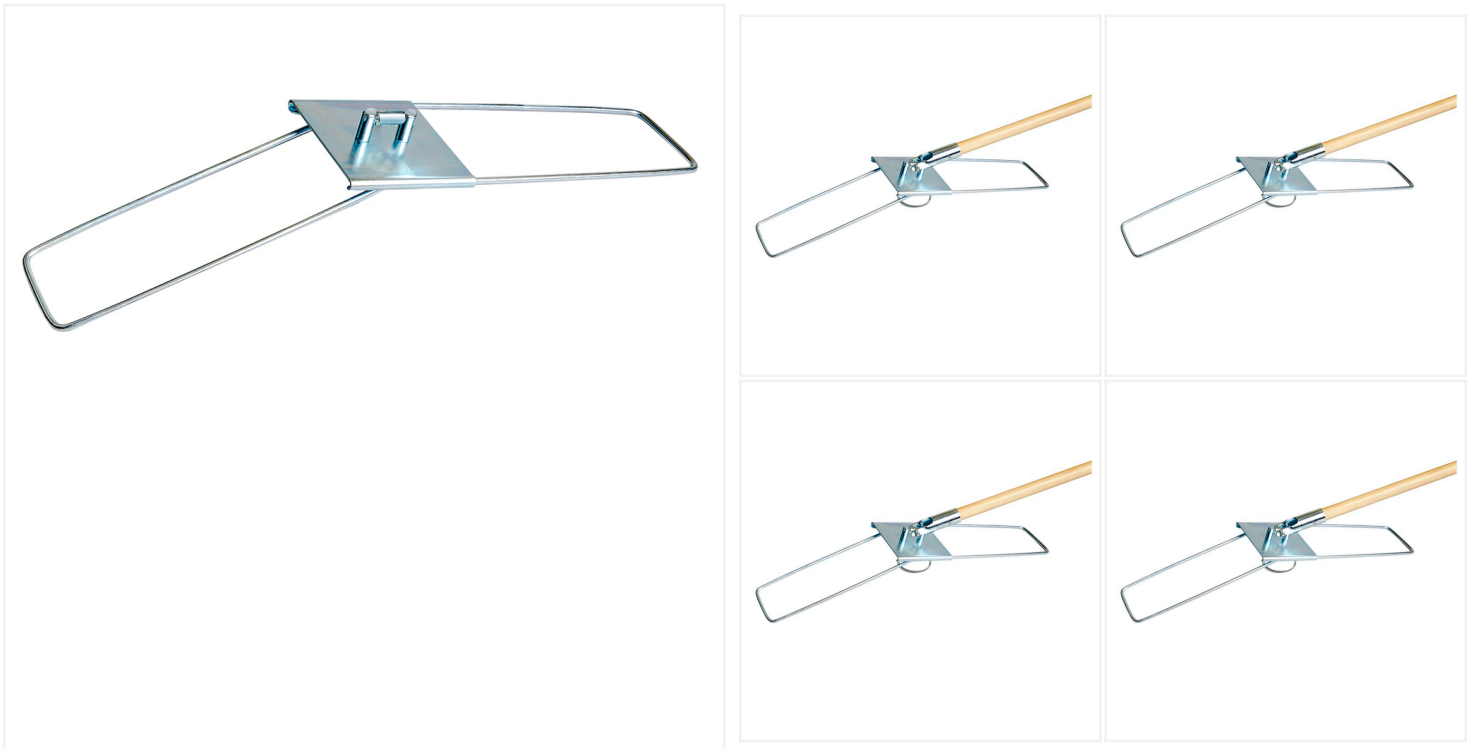

48" BreakAway Dust Mop Frame

The collapsible BreakAway dust mop frame is a sturdy and lightweight cleaning tool that holds all slip-on and tie-on style dust mops.

If you are tired of dirty dust mops getting in the way of your cleaning tasks, the collapsible BreakAway dust mop frame is the solution you need. This plated light-weight steel frame is specially designed to hold all slip-on and tie-on style [dust mops](#), making it a versatile tool that can be used for a variety of cleaning tasks.

The collapsible design allows for easy storage and transportation when not in use. Its hands-free removal feature allows you to keep your hands clear of dirty dust mops. The frame can be paired with a [wood](#), [metal](#), [fiberglass](#) or [aluminum dust mop handle](#). These handles provide you with an extended reach, allowing you to clean high and low areas without straining your back or arms.

The Collapsible BreakAway Dust Mop Frame is a versatile and practical cleaning tool. It has a sturdy steel frame, collapsible design, hands-free removal feature, and swivel action for maximum efficiency.

Product Features

- Collapsible design for easy storage and transportation
- Plated, 5" wide steel frame for durability and lightweight use
- Hands-free removal of soiled mops
- Bolted fastener for secure mop attachment
- Swivel action for easy maneuverability around furniture
- Compatible with all [BreakAway dust mop handles](#)