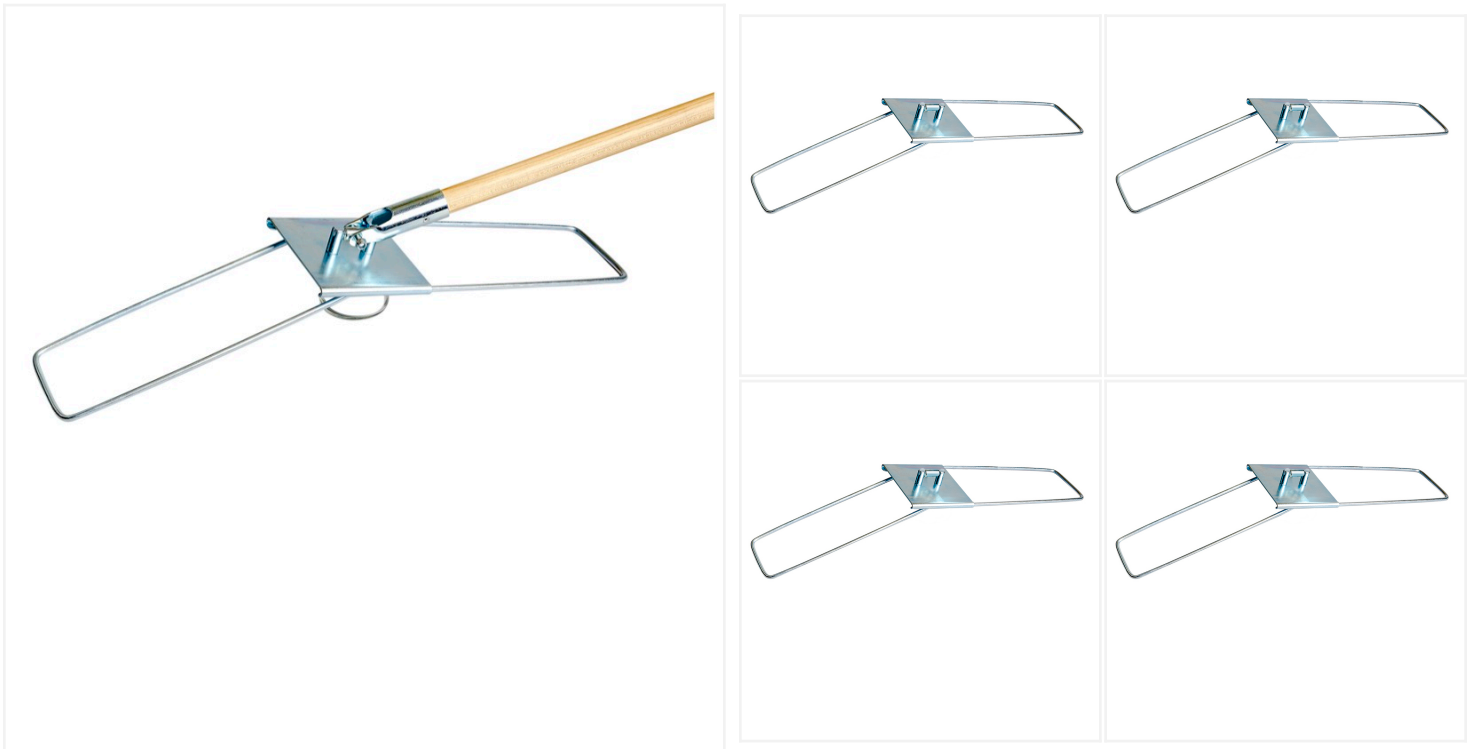

48" BreakAway Dust Mop Frame with Handle

The collapsible BreakAway dust mop frame is a sturdy and lightweight cleaning tool that holds all slip-on and tie-on style dust mops.

If you are tired of dirty dust mops getting in the way of your cleaning tasks, the collapsible BreakAway dust mop frame is the solution you need. This plated light-weight steel frame is specially designed to hold all slip-on and tie-on style [dust mops](#), making it a versatile tool that can be used for a variety of cleaning tasks.

The collapsible design allows for easy storage and transportation when not in use. Its hands-free removal feature allows you to keep your hands clear of dirty dust mops. The frame can be paired with a [wood](#), [metal](#), [fiberglass](#) or [aluminum dust mop handle](#). These handles provide you with an extended reach, allowing you to clean high and low areas without straining your back or arms.

The Collapsible BreakAway Dust Mop Frame is a versatile and practical cleaning tool. It has a sturdy steel frame, collapsible design, hands-free removal feature, and swivel action for maximum efficiency.

Product Features

- Collapsible design for easy storage and transportation
- Plated, 5" wide steel frame for durability and lightweight use
- Hands-free removal of soiled mops
- Bolted fastener for secure mop attachment
- Swivel action for easy maneuverability around furniture
- Compatible with all [BreakAway dust mop handles](#)