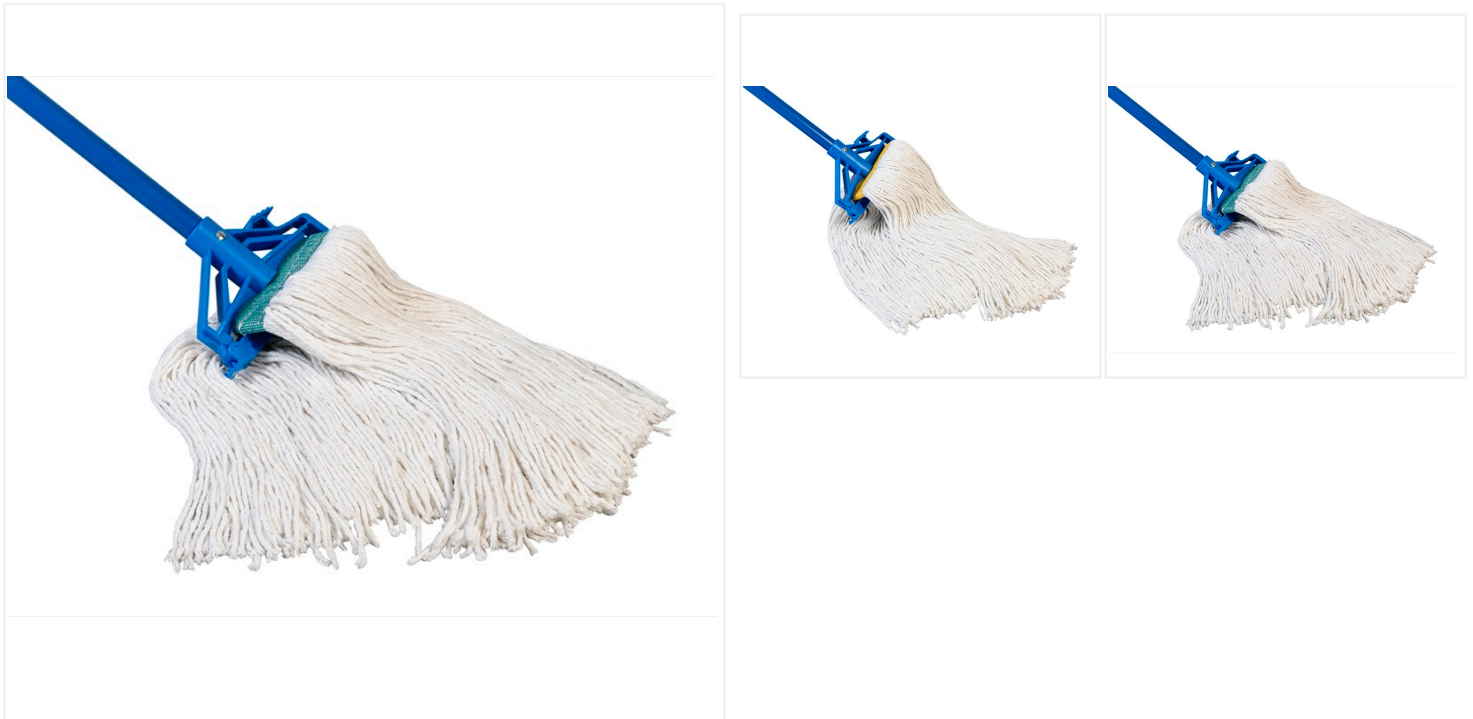

## ProMop Combo - 20 oz Cotton-Pro™ Mop & 60" STEP-N-GO Handle

The ProMop combo featuring the Cotton-Pro™ mop and the 60" STEP-N-GO Mop Handle is a convenient and cost-effective solution, with a durable mop head and a step and release feature to keep your hands dirt free.

This efficient ProMop combo includes a [Cotton-Pro™ Cut-End Mop](#) and the [STEP-N-GO Metal Mop Handle](#). The Cotton-Pro™ mop is one of our durable, professional-grade cotton wet mop. The STEP-N-GO handle has a hands-free release features that allows you to keep your hands clean while washing dirty floors.

### Product Features

- Cotton-Pro™ mop with narrow headband

- STEP-N-GO Mop Handle is made of reinforced high impact plastic
- Durable, heavy-duty combo
- Ideal for professional use
- Made in Canada