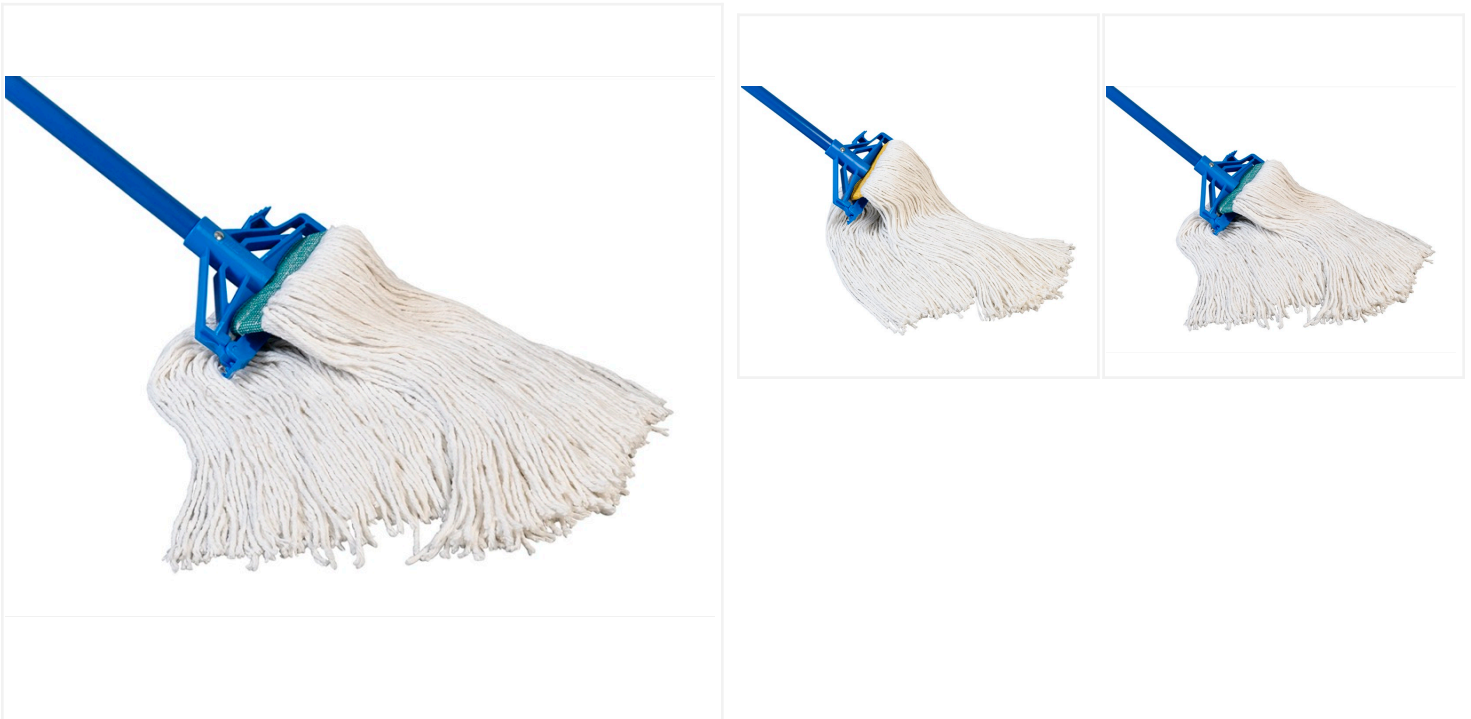

## ProMop Combo - 24 oz Cotton-Pro™ Mop & 60" STEP-N-GO Handle

The ProMop combo featuring the Cotton-Pro™ mop and the 60" STEP-N-GO Mop Handle is a convenient and cost-effective solution, with a durable mop head and a step and release feature to keep your hands dirt free.

This efficient ProMop combo includes a [Cotton-Pro™ Cut-End Mop](#) and the [STEP-N-GO Metal Mop Handle](#). The Cotton-Pro™ mop is one of our durable, professional-grade cotton wet mop. The STEP-N-GO handle has a hands-free release features that allows you to keep your hands clean while washing dirty floors.

### Product Features

- Cotton-Pro™ mop with narrow headband

- STEP-N-GO Mop Handle is made of reinforced high impact plastic
- Durable, heavy-duty combo
- Ideal for professional use
- Made in Canada