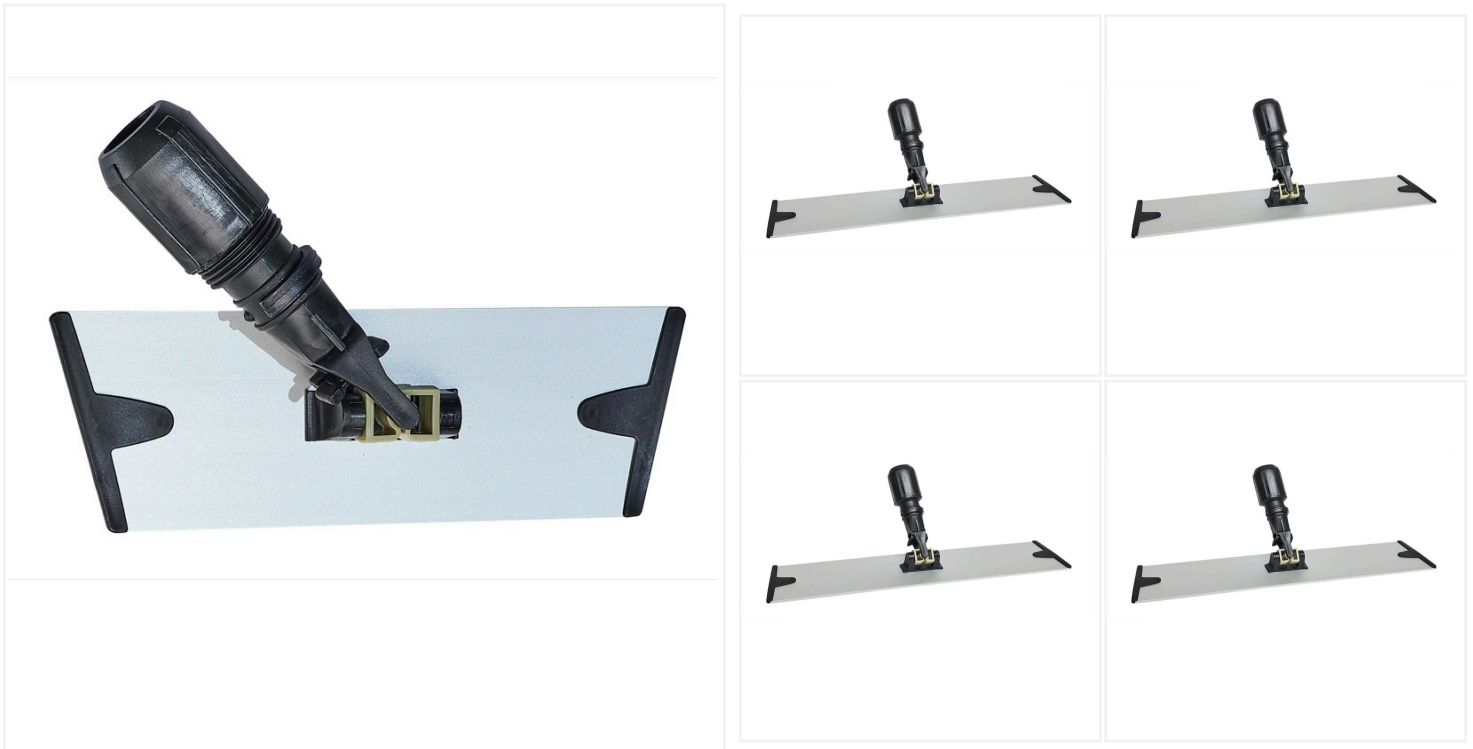

## 10" Aluminum Velcro Flat Mop Frame

Thanks to a Has a swivel joint for flexible movements and and a lightweight construction, this Velcro Flat Mop Frame is easy to use and perfect for commercial and residential applications.

Featuring a heavy-duty aluminum construction and a trapezoid shape designed to reach corners, this MicroFiber Velcro Aluminum Frame will help you clean faster and more effectively. It has a 360° degree swivel head for easy maneuvering and an interlocking collar compatible with most types of handles. This mop frame can be used with any velcro style mop pad, like the [MicroScrub Microfiber Flat Mop Pad](#) or the [MicroPET™ Velcro Flat Mop](#).

## Product Features

- Made of lightweight, yet sturdy aluminum
- Features a trapezoid shape
- 360° degree swivel head
- Holds velcro pads securely
- Ideal for commercial and residential use

## Technical specifications

<b>SKU</b>	MFF-7410
<b>Pack Qty</b>	5
<b>Size</b>	10 Inch