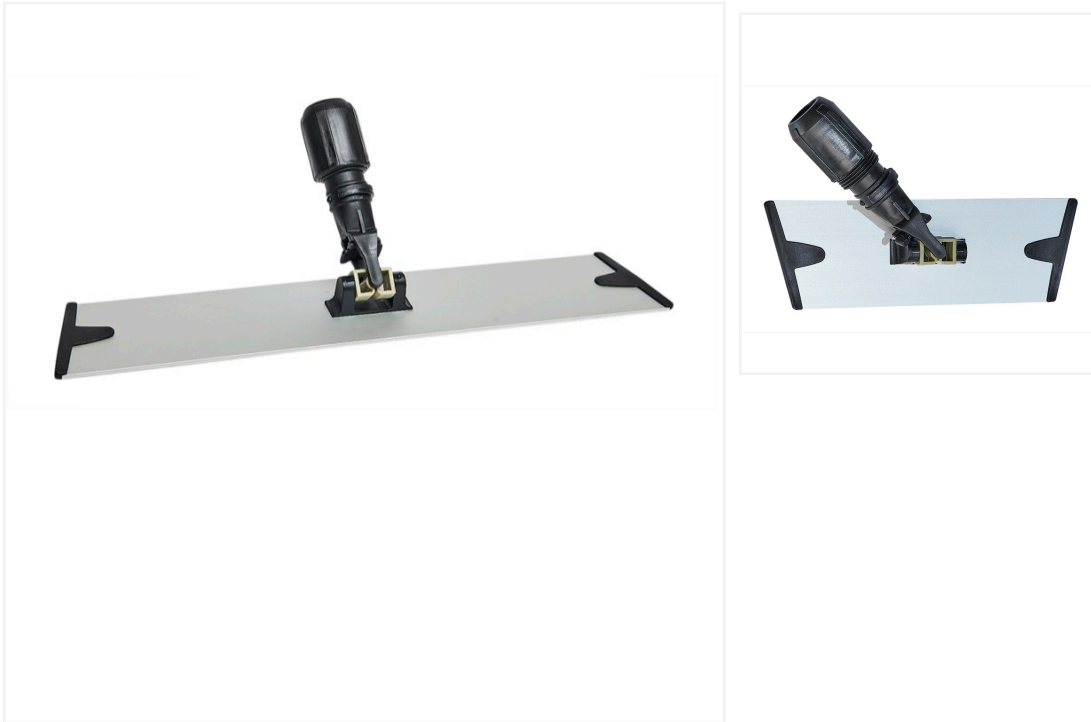

## 16" Aluminum Velcro Flat Mop Frame

Thanks to a Has a swivel joint for flexible movements and and a lightweight construction, this Velcro Flat Mop Frame is easy to use and perfect for commercial and residential applications.

Featuring a heavy-duty aluminum construction and a trapezoid shape designed to reach corners, this MicroFiber Velcro Aluminum Frame will help you clean faster and more effectively. It has a 360° degree swivel head for easy maneuvering and an interlocking collar compatible with most types of handles. This mop frame can be used with any velcro style mop pad, like the [MicroScrub Microfiber Flat Mop Pad](#) or the [MicroPET™ Velcro Flat Mop](#).

### Product Features

- Made of lightweight, yet sturdy aluminum
- Features a trapezoid shape
- 360° degree swivel head
- Holds velcro pads securely
- Ideal for commercial and residential use

## Technical specifications

<b>SKU</b>	MFF-7416
<b>Pack Qty</b>	12
<b>Size</b>	16 Inch