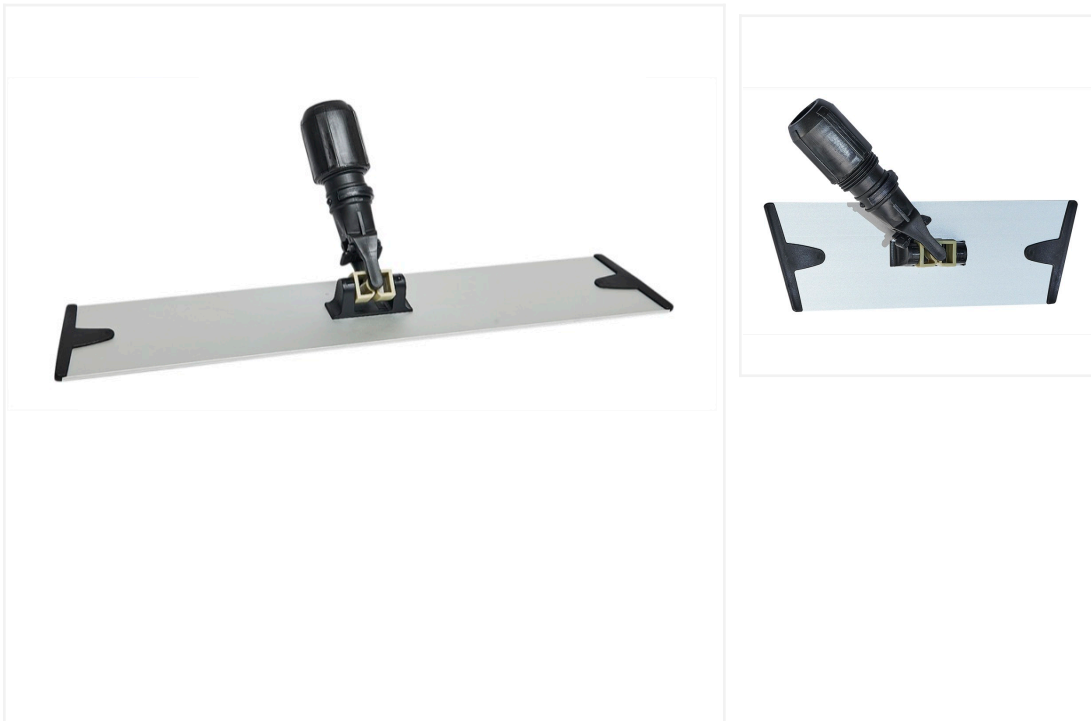

## 16" Aluminum Velcro Flat Mop Frame

Thanks to a Has a swivel joint for flexible movements and and a lightweight construction, this Velcro Flat Mop Frame is easy to use and perfect for commercial and residential applications.

Featuring a heavy-duty aluminum construction and a trapezoid shape designed to reach corners, this MicroFiber Velcro Aluminum Frame will help you clean faster and more effectively. It has a 360° degree swivel head for easy maneuvering and an interlocking collar compatible with most types of handles. This mop frame can be used with any velcro style mop pad, like the [MicroScrub Microfiber Flat Mop Pad](#) or the [MicroPET™ Velcro Flat Mop](#).

### Product Features

- Made of lightweight, yet sturdy aluminum
- Features a trapezoid shape
- 360° degree swivel head
- Holds velcro pads securely
- Ideal for commercial and residential use

## Technical specifications

<b>SKU</b>	MFF-7416
<b>Pack Qty</b>	12
<b>Size</b>	16 Inch