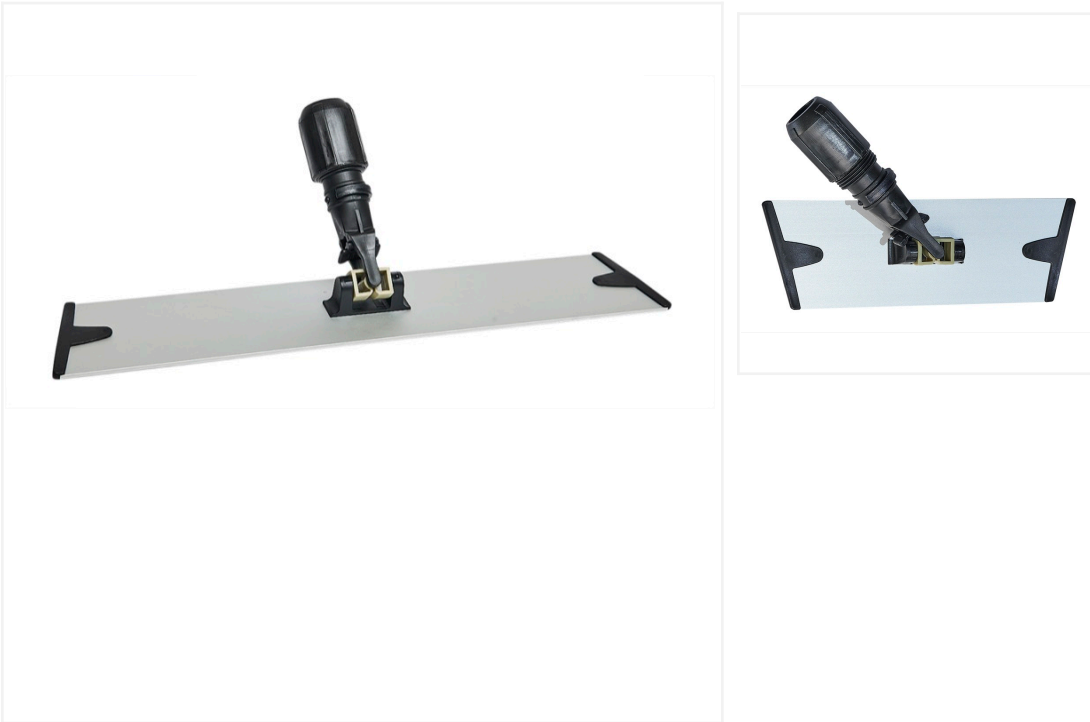

18" Aluminum Velcro Flat Mop Frame

Thanks to a Has a swivel joint for flexible movements and and a lightweight construction, this Velcro Flat Mop Frame is easy to use and perfect for commercial and residential applications.

Featuring a heavy-duty aluminum construction and a trapezoid shape designed to reach corners, this MicroFiber Velcro Aluminum Frame will help you clean faster and more effectively. It has a 360° degree swivel head for easy maneuvering and an interlocking collar compatible with most types of handles. This mop frame can be used with any velcro style mop pad, like the [MicroScrub Microfiber Flat Mop Pad](#) or the [MicroPET™ Velcro Flat Mop](#).

Product Features

- Made of lightweight, yet sturdy aluminum
- Features a trapezoid shape
- 360° degree swivel head
- Holds velcro pads securely
- Ideal for commercial and residential use

Technical specifications