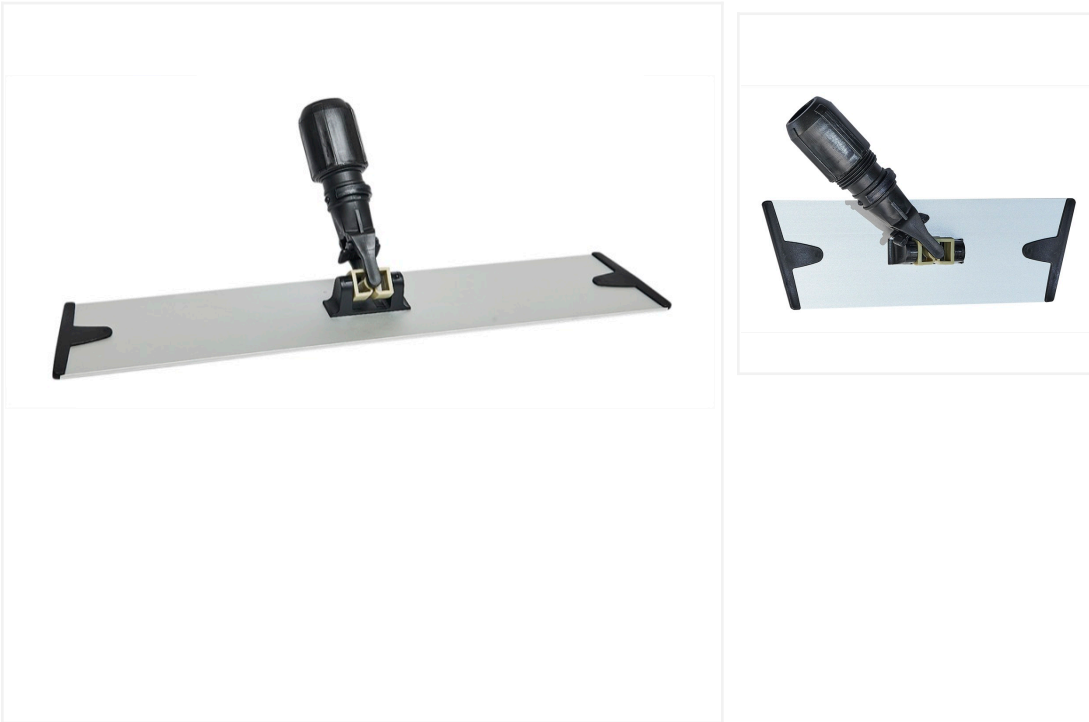

24" Aluminum Velcro Flat Mop Frame

Thanks to a Has a swivel joint for flexible movements and and a lightweight construction, this Velcro Flat Mop Frame is easy to use and perfect for commercial and residential applications.

Featuring a heavy-duty aluminum construction and a trapezoid shape designed to reach corners, this MicroFiber Velcro Aluminum Frame will help you clean faster and more effectively. It has a 360° degree swivel head for easy maneuvering and an interlocking collar compatible with most types of handles. This mop frame can be used with any velcro style mop pad, like the [MicroScrub Microfiber Flat Mop Pad](#) or the [MicroPET™ Velcro Flat Mop](#).

Product Features

- Made of lightweight, yet sturdy aluminum
- Features a trapezoid shape
- 360° degree swivel head
- Holds velcro pads securely
- Ideal for commercial and residential use

Technical specifications