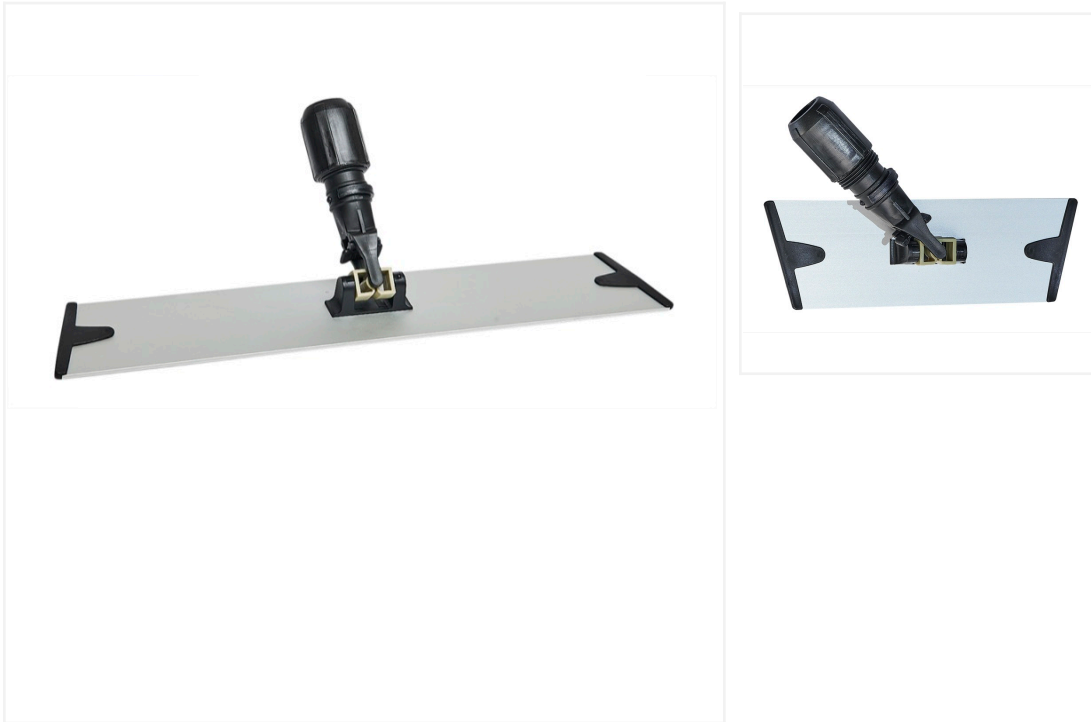

36" Aluminum Velcro Flat Mop Frame

Thanks to a Has a swivel joint for flexible movements and and a lightweight construction, this Velcro Flat Mop Frame is easy to use and perfect for commercial and residential applications.

Featuring a heavy-duty aluminum construction and a trapezoid shape designed to reach corners, this MicroFiber Velcro Aluminum Frame will help you clean faster and more effectively. It has a 360° degree swivel head for easy maneuvering and an interlocking collar compatible with most types of handles. This mop frame can be used with any velcro style mop pad, like the [MicroScrub Microfiber Flat Mop Pad](#) or the [MicroPET™ Velcro Flat Mop](#).

Product Features

- Made of lightweight, yet sturdy aluminum
- Features a trapezoid shape
- 360° degree swivel head
- Holds velcro pads securely
- Ideal for commercial and residential use

Technical specifications