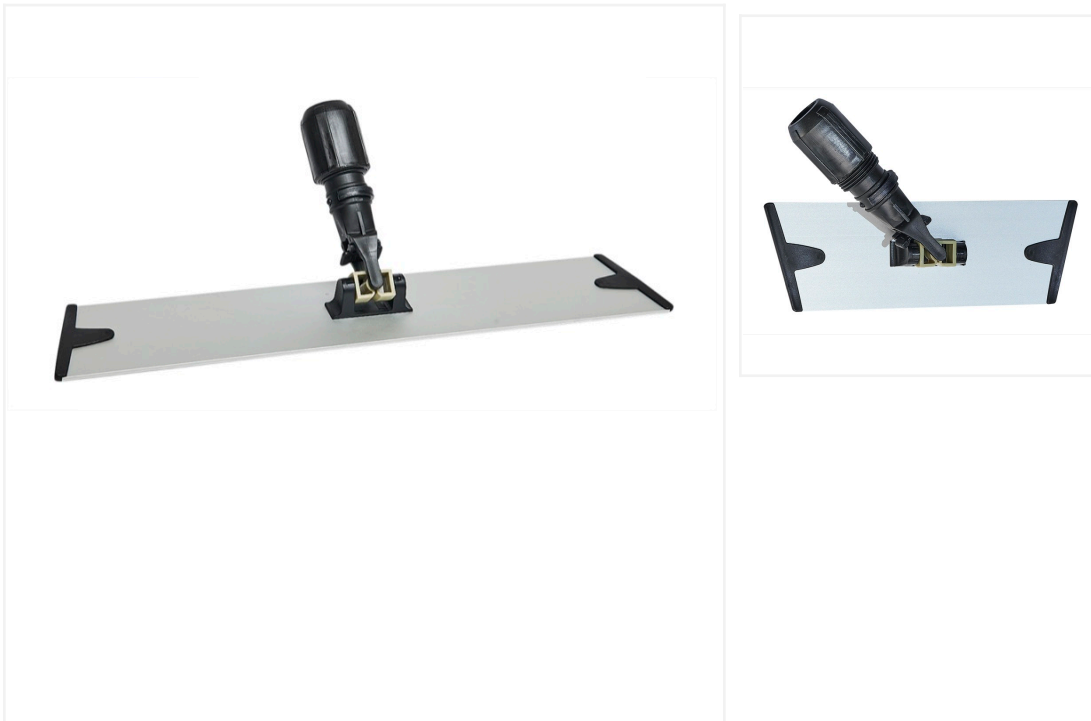

## 36" Aluminum Velcro Flat Mop Frame

Thanks to a Has a swivel joint for flexible movements and and a lightweight construction, this Velcro Flat Mop Frame is easy to use and perfect for commercial and residential applications.

Featuring a heavy-duty aluminum construction and a trapezoid shape designed to reach corners, this MicroFiber Velcro Aluminum Frame will help you clean faster and more effectively. It has a 360° degree swivel head for easy maneuvering and an interlocking collar compatible with most types of handles. This mop frame can be used with any velcro style mop pad, like the [MicroScrub Microfiber Flat Mop Pad](#) or the [MicroPET™ Velcro Flat Mop](#).

### Product Features

- Made of lightweight, yet sturdy aluminum
- Features a trapezoid shape
- 360° degree swivel head
- Holds velcro pads securely
- Ideal for commercial and residential use