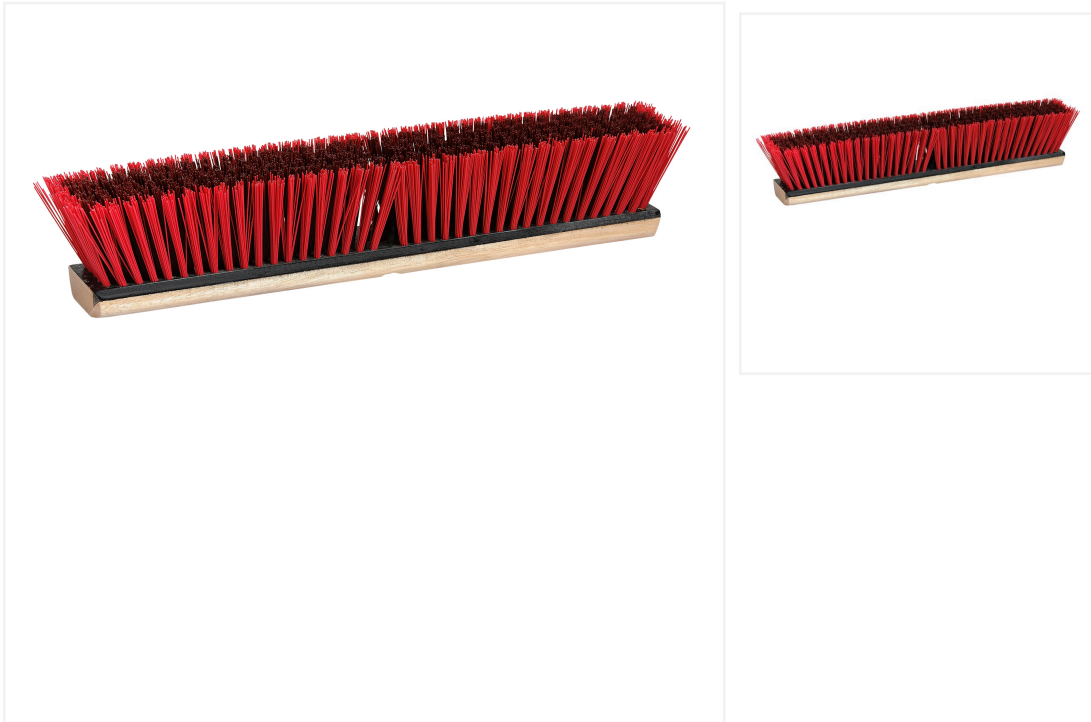

Garage Medium/Stiff Push Broom - 18 Inch

Rugged and durable, the Garage Medium/Stiff Push Broom performs well on rough, unfinished surfaces.

This sturdy push broom head features medium stiff bristles and sweeps debris ranging from fine dust on smooth surfaces to gravel and dirt on rough surfaces. It can be used indoor and outdoor, and in wet or dry environments. The perfect cleaning tool for garages, workshops and warehouses. Combine it with a [wood handle with metal thread](#) and [metal braces](#) for heavy-duty use.

Product Features

- Heavy-duty polystyrene bristles

- Large broom head to reduce labour
- Can be used indoor and outdoor
- Broom head only

Technical specifications

SKU	PB-G18
Pack Qty	12
Size	18 Inch

Available options

PB-G14	14 Inch
PB-G18	18 Inch
PB-G24	24 Inch
PB-G36	36 Inch