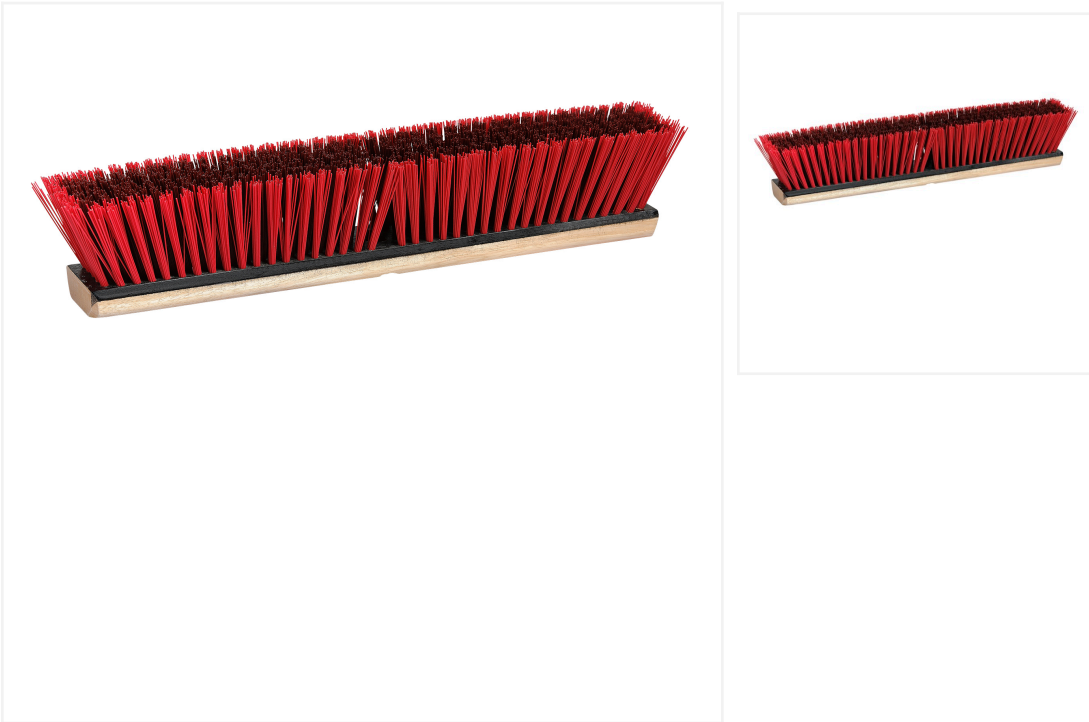

Garage Medium/Stiff Push Broom - 24 Inch

Rugged and durable, the Garage Medium/Stiff Push Broom performs well on rough, unfinished surfaces.

This sturdy push broom head features medium stiff bristles and sweeps debris ranging from fine dust on smooth surfaces to gravel and dirt on rough surfaces. It can be used indoor and outdoor, and in wet or dry environments. The perfect cleaning tool for garages, workshops and warehouses. Combine it with a [wood handle with metal thread](#) and [metal braces](#) for heavy-duty use.

Product Features

- Heavy-duty polystyrene bristles

- Large broom head to reduce labour
- Can be used indoor and outdoor
- Broom head only

Technical specifications

SKU	PB-G24
Pack Qty	12
Size	24 Inch

Available options

PB-G14	14 Inch
PB-G18	18 Inch
PB-G24	24 Inch
PB-G36	36 Inch