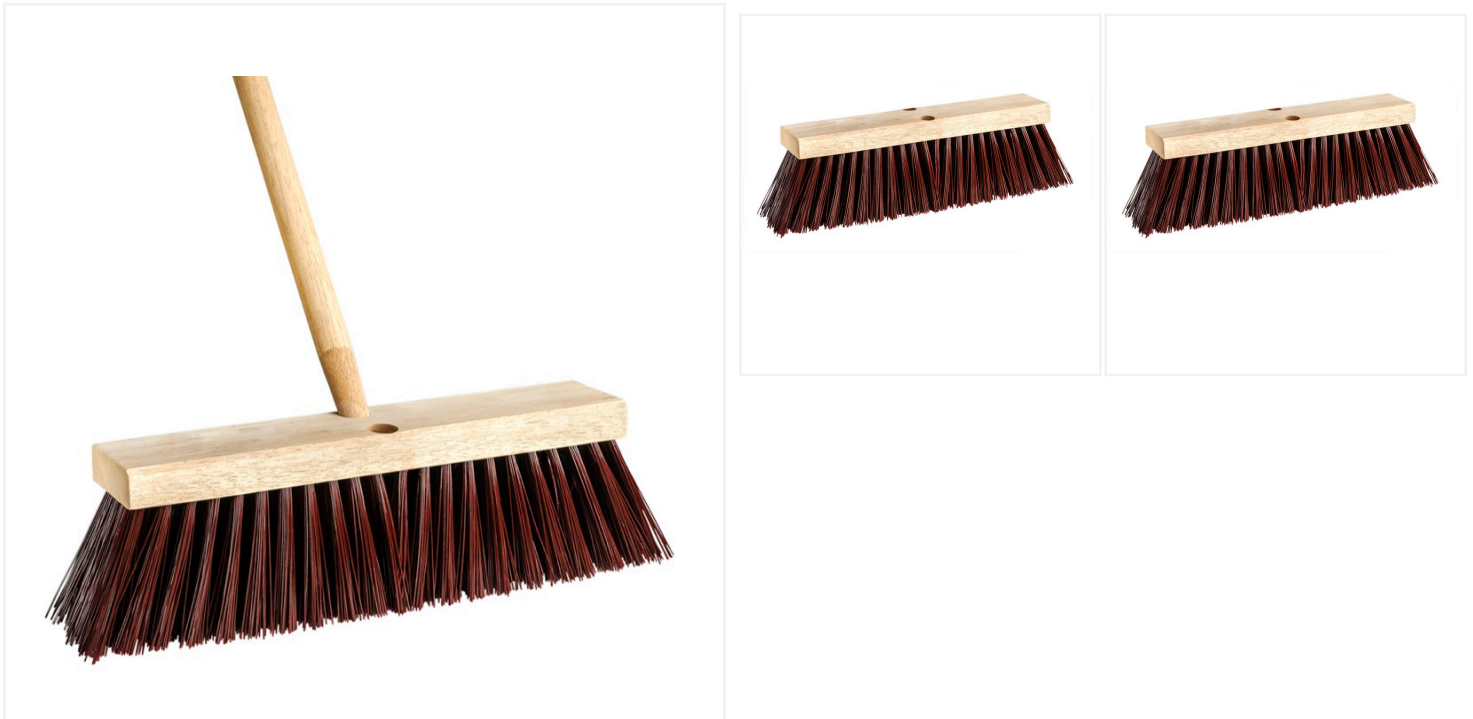

14" Street / Stable Coarse Push Broom w 54" Tapered Wood Handle

For rough and unfinished surfaces, opt of the Street / Stable Coarse Push Broom to scrub and sweep up heavy dust and debris.

The Street / Stable Coarse Push Broom is the versatile and durable tool you need for workshops, construction sites, barns, stables, and any other outdoor facilities. Made with extra stiff polypropylene bristles, it is compatible tapered wood handles for added stability. This rugged broom is designed to sweep up heavy dust and debris. Also available as a [combo](#) including a [54" tapered wood handle](#).

Product Features

- Long, coarse polypropylene bristles
- Thick hardwood block
- Compatible with tapered wood handles
- Available in 14" or 16"
- Can be ordered with or without a tapered wood handle

Technical specifications