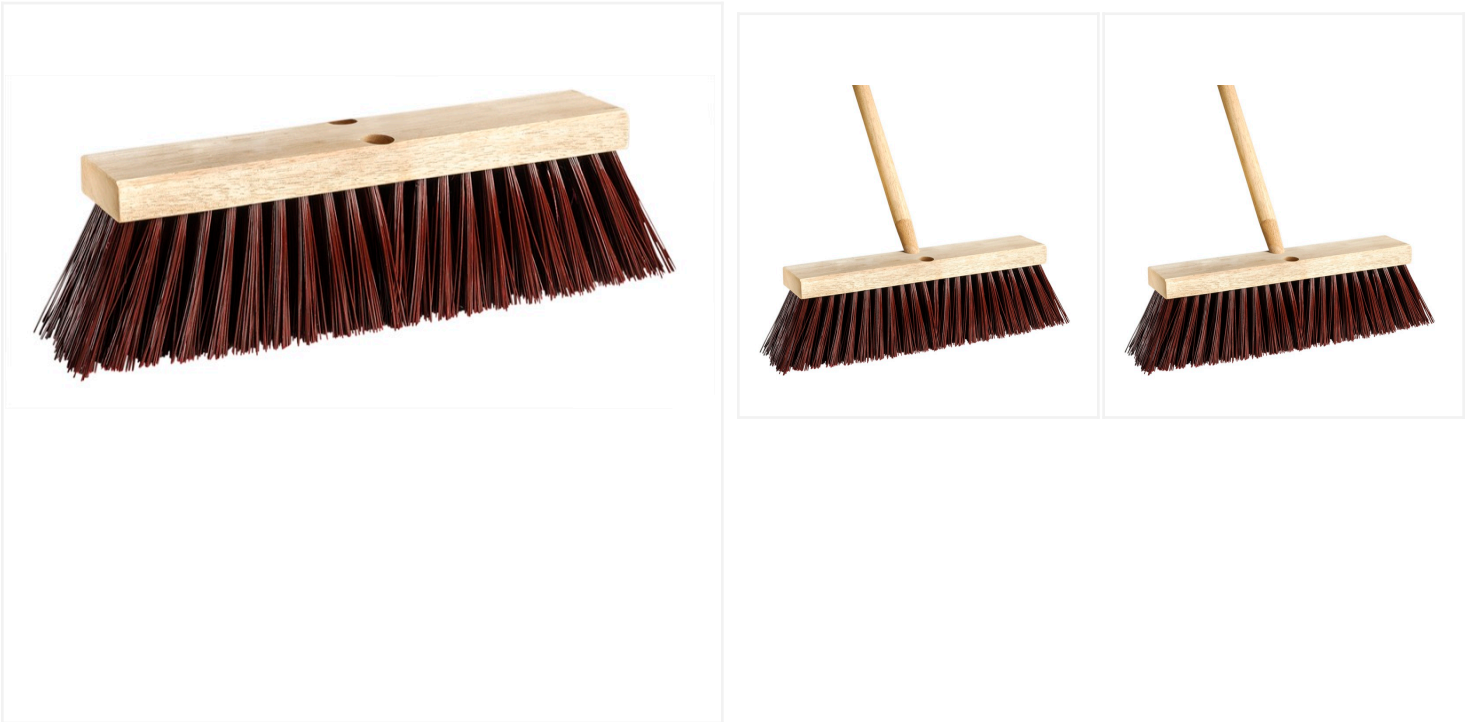

14" Street / Stable Coarse Push Broom

For rough and unfinished surfaces, opt of the Street / Stable Coarse Push Broom to scrub and sweep up heavy dust and debris.

The Street / Stable Coarse Push Broom is the versatile and durable tool you need for workshops, construction sites, barns, stables, and any other outdoor facilities. Made with extra stiff polypropylene bristles, it is compatible tapered wood handles for added stability. This rugged broom is designed to sweep up heavy dust and debris. Also available as a [combo](#) including a [54" tapered wood handle](#).

Product Features

- Long, coarse polypropylene bristles

- Thick hardwood block
- Compatible with tapered wood handles
- Available in 14" or 16"
- Can be ordered with or without a tapered wood handle

Technical specifications