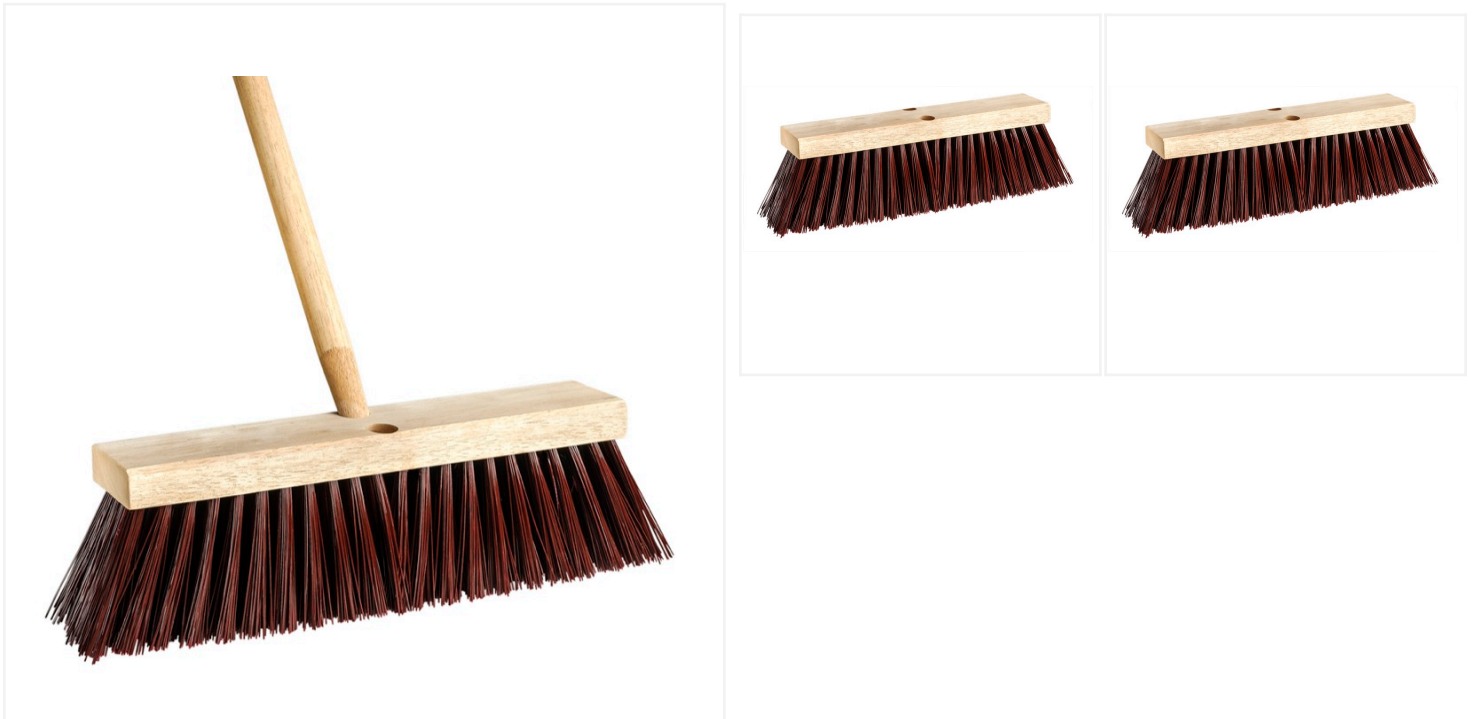

## 16" Street / Stable Coarse Push Broom w 54" Tapered Wood Handle

For rough and unfinished surfaces, opt of the Street / Stable Coarse Push Broom to scrub and sweep up heavy dust and debris.

The Street / Stable Coarse Push Broom is the versatile and durable tool you need for workshops, construction sites, barns, stables, and any other outdoor facilities. Made with extra stiff polypropylene bristles, it is compatible tapered wood handles for added stability. This rugged broom is designed to sweep up heavy dust and debris. Also available as a [combo](#) including a [54" tapered wood handle](#).

## Product Features

- Long, coarse polypropylene bristles
- Thick hardwood block
- Compatible with tapered wood handles
- Available in 14" or 16"
- Can be ordered with or without a tapered wood handle