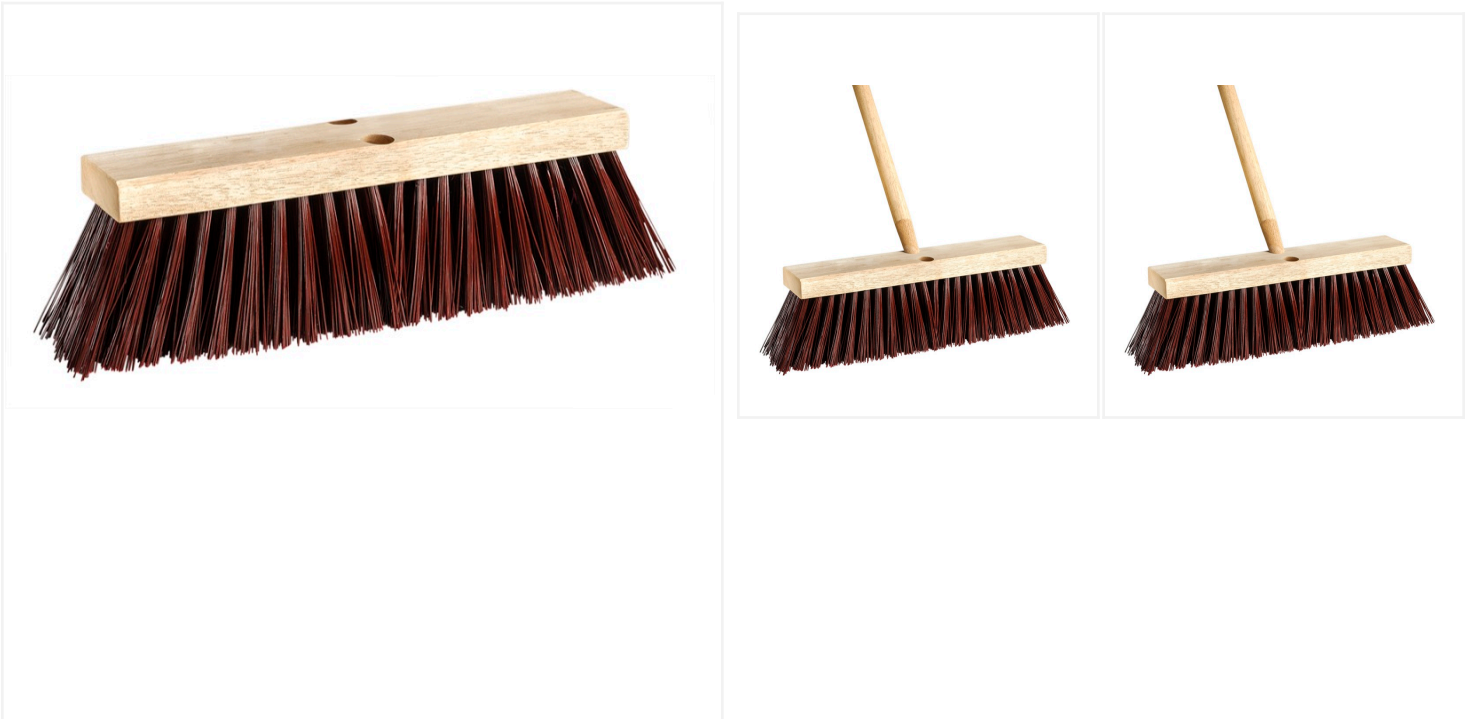

16" Street / Stable Coarse Push Broom

For rough and unfinished surfaces, opt of the Street / Stable Coarse Push Broom to scrub and sweep up heavy dust and debris.

The Street / Stable Coarse Push Broom is the versatile and durable tool you need for workshops, construction sites, barns, stables, and any other outdoor facilities. Made with extra stiff polypropylene bristles, it is compatible tapered wood handles for added stability. This rugged broom is designed to sweep up heavy dust and debris. Also available as a [combo](#) including a [54" tapered wood handle](#).

Product Features

- Long, coarse polypropylene bristles

- Thick hardwood block
- Compatible with tapered wood handles
- Available in 14" or 16"
- Can be ordered with or without a tapered wood handle

Technical specifications