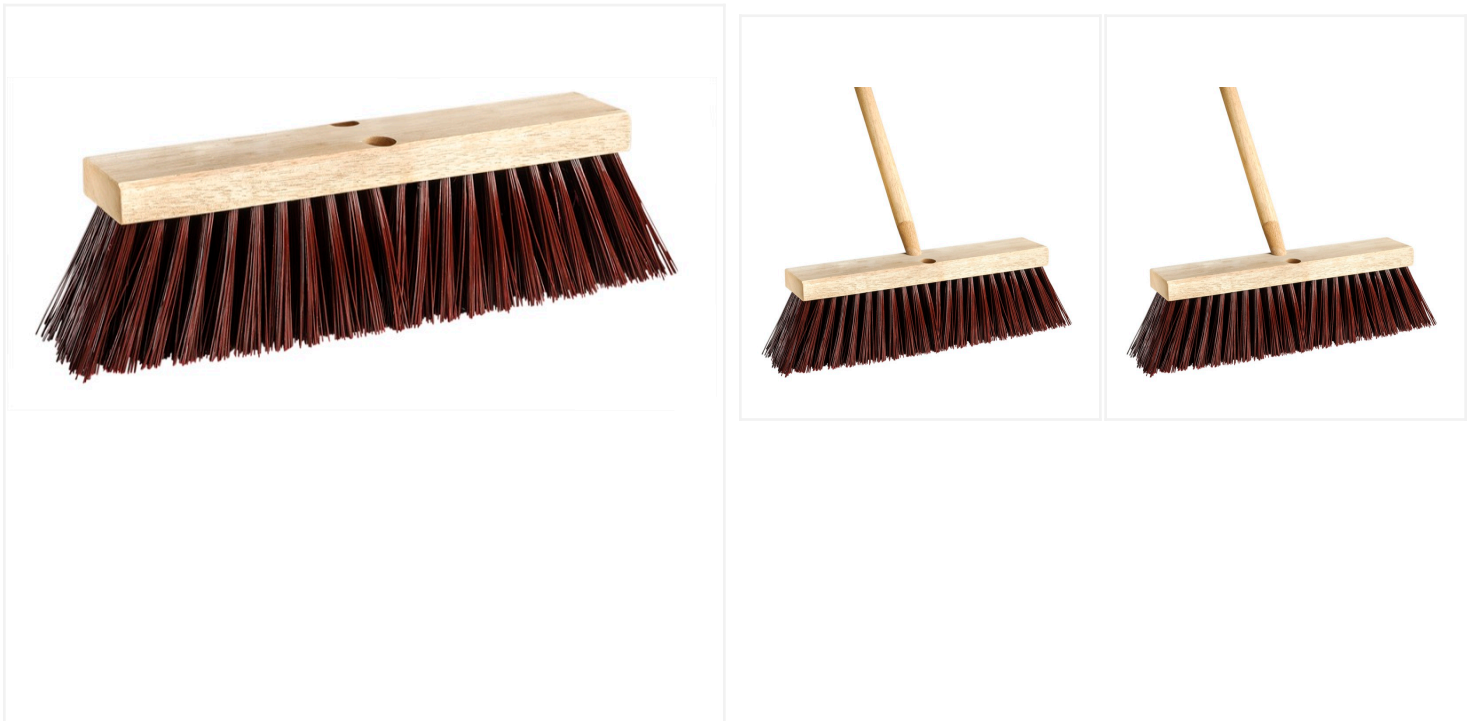

## 16" Street / Stable Coarse Push Broom

For rough and unfinished surfaces, opt of the Street / Stable Coarse Push Broom to scrub and sweep up heavy dust and debris.

The Street / Stable Coarse Push Broom is the versatile and durable tool you need for workshops, construction sites, barns, stables, and any other outdoor facilities. Made with extra stiff polypropylene bristles, it is compatible tapered wood handles for added stability. This rugged broom is designed to sweep up heavy dust and debris. Also available as a [combo](#) including a [54" tapered wood handle](#).

### Product Features

- Long, coarse polypropylene bristles

- Thick hardwood block
- Compatible with tapered wood handles
- Available in 14" or 16"
- Can be ordered with or without a tapered wood handle