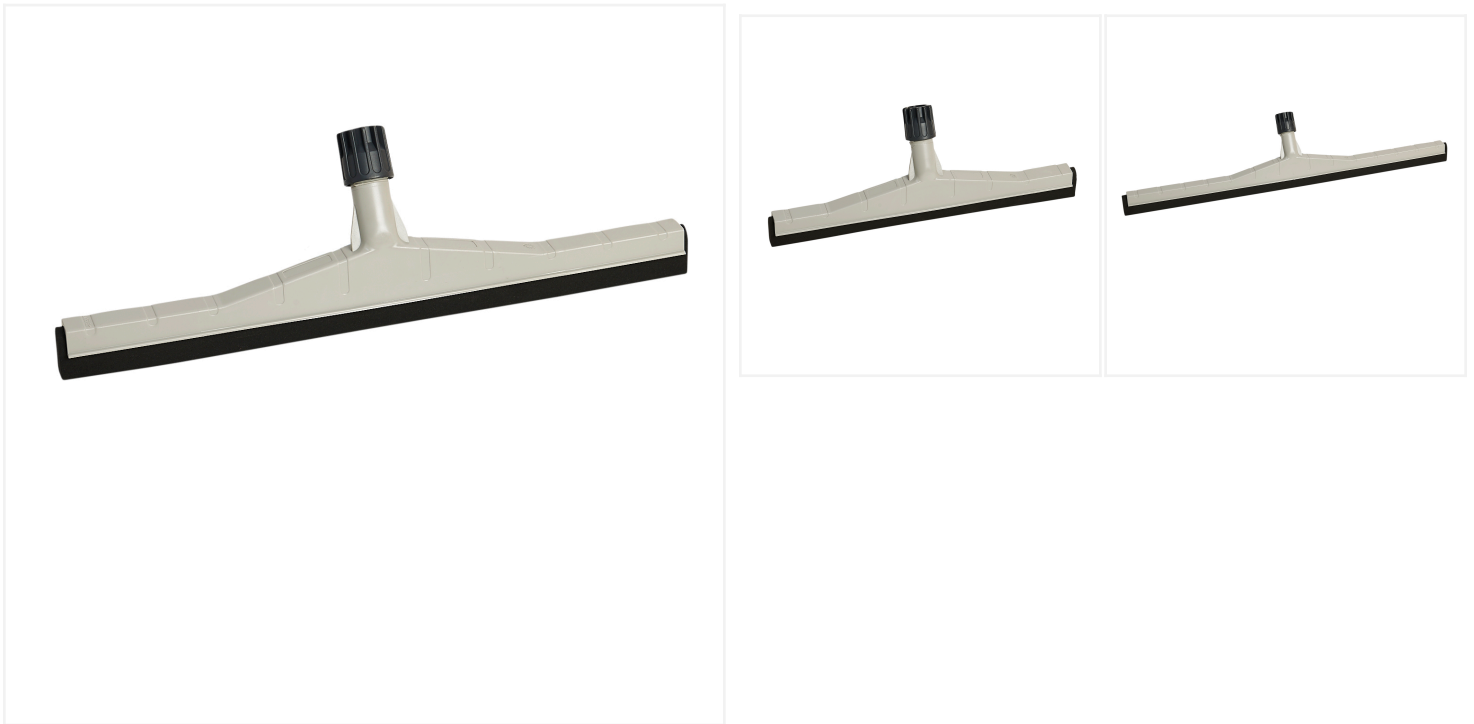

22" Plastic Moss Squeegee w Locking Collar

A tool of choice for removing liquids and dirt, this economic, all-purpose Plastic Moss Squeegee is completed with a locking collar.

Our M2 Moss Squeegee is made of durable polypropylene with a double closed-cell foam rubber blade. It is also equipped with a locking collar. This floor squeegee is ideal for removing large volumes of water, dirt, mud and debris from any type of floor. Use it on kitchens floors, patios, decks, garages and more.

Product Features

- Durable polypropylene construction

- Double closed-cell foam rubber blade
- Locking collar
- Handle sold separately
- Available in 18", 22" and 30"
- Ideal for residential, commercial and industrial use

Technical specifications

SKU	FS-P5522
Pack Qty	10
Size	22 Inch

Available options

FS-P4518	18 Inch
FS-P5522	22 Inch
FS-P7530	30 Inch