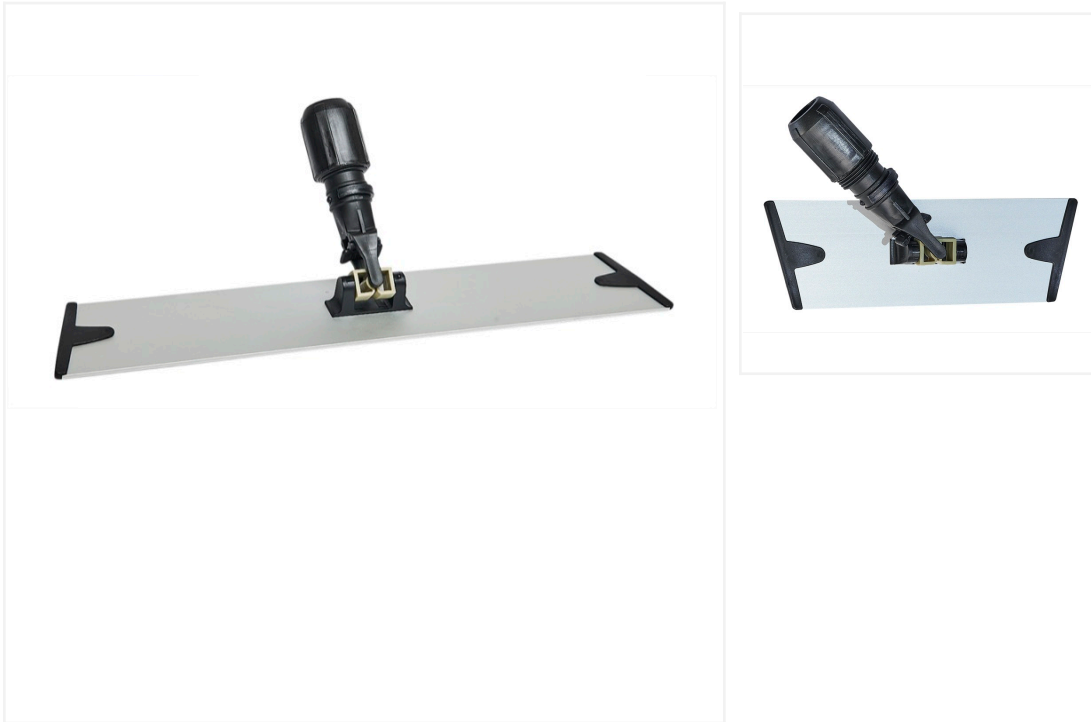

18" Aluminum Velcro Flat Mop Frame

Thanks to a Has a swivel joint for flexible movements and and a lightweight construction, this Velcro Flat Mop Frame is easy to use and perfect for commercial and residential applications.

Featuring a heavy-duty aluminum construction and a trapezoid shape designed to reach corners, this MicroFiber Velcro Aluminum Frame will help you clean faster and more effectively. It has a 360° degree swivel head for easy maneuvering and an interlocking collar compatible with most types of handles. This mop frame can be used with any velcro style mop pad, like the [MicroScrub Microfiber Flat Mop Pad](#) or the [MicroPET™ Velcro Flat Mop](#).

Product Features

- Made of lightweight, yet sturdy aluminum
- Features a trapezoid shape
- 360° degree swivel head
- Holds velcro pads securely
- Ideal for commercial and residential use

Technical specifications