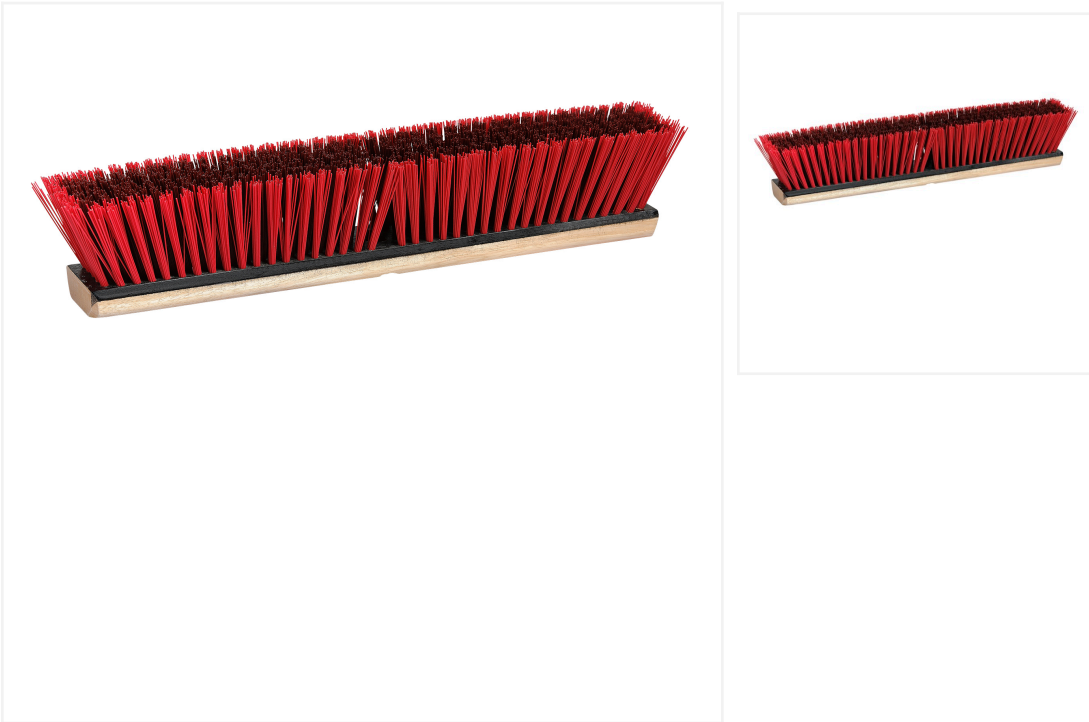

## Garage Medium/Stiff Push Broom - 18 Inch

Rugged and durable, the Garage Medium/Stiff Push Broom performs well on rough, unfinished surfaces.

This sturdy push broom head features medium stiff bristles and sweeps debris ranging from fine dust on smooth surfaces to gravel and dirt on rough surfaces. It can be used indoor and outdoor, and in wet or dry environments. The perfect cleaning tool for garages, workshops and warehouses. Combine it with a [wood handle with metal thread](#) and [metal braces](#) for heavy-duty use.

### Product Features

- Heavy-duty polystyrene bristles

- Large broom head to reduce labour
- Can be used indoor and outdoor
- Broom head only