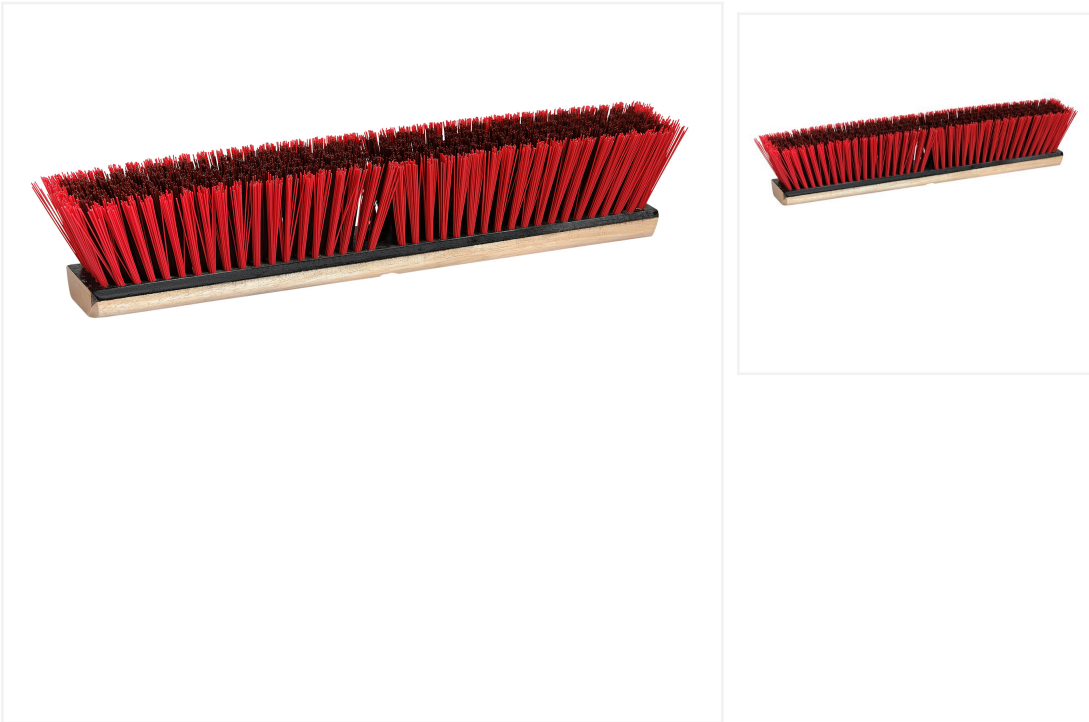

Garage Medium/Stiff Push Broom - 18 Inch

Rugged and durable, the Garage Medium/Stiff Push Broom performs well on rough, unfinished surfaces.

This sturdy push broom head features medium stiff bristles and sweeps debris ranging from fine dust on smooth surfaces to gravel and dirt on rough surfaces. It can be used indoor and outdoor, and in wet or dry environments. The perfect cleaning tool for garages, workshops and warehouses. Combine it with a [wood handle with metal thread](#) and [metal braces](#) for heavy-duty use.

Product Features

- Heavy-duty polystyrene bristles

- Large broom head to reduce labour
- Can be used indoor and outdoor
- Broom head only

Technical specifications

SKU	PB-G18
Pack Qty	12
Size	18 Inch

Available options

PB-G14	14 Inch
PB-G18	18 Inch
PB-G24	24 Inch
PB-G36	36 Inch