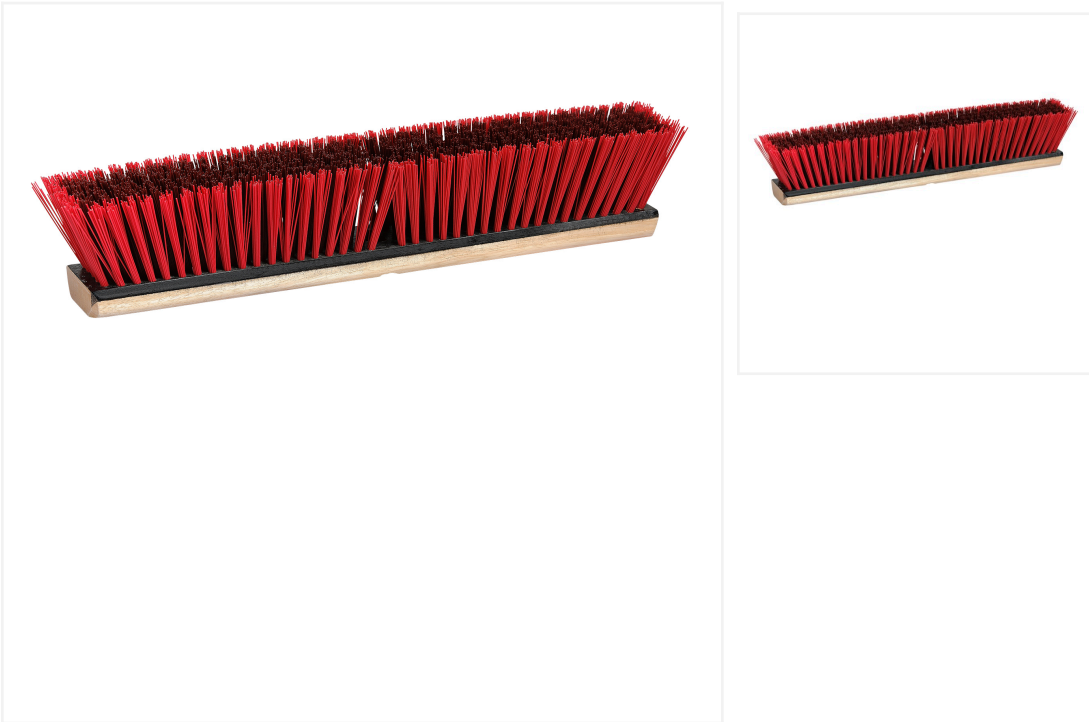

Garage Medium/Stiff Push Broom - 36 Inch

Rugged and durable, the Garage Medium/Stiff Push Broom performs well on rough, unfinished surfaces.

This sturdy push broom head features medium stiff bristles and sweeps debris ranging from fine dust on smooth surfaces to gravel and dirt on rough surfaces. It can be used indoor and outdoor, and in wet or dry environments. The perfect cleaning tool for garages, workshops and warehouses. Combine it with a [wood handle with metal thread](#) and [metal braces](#) for heavy-duty use.

Product Features

- Heavy-duty polystyrene bristles

- Large broom head to reduce labour
- Can be used indoor and outdoor
- Broom head only

Technical specifications

| | |
|-----------------|---------|
| SKU | PB-G36 |
| Pack Qty | 12 |
| Size | 36 Inch |

Available options

| | |
|---------------|---------|
| PB-G14 | 14 Inch |
| PB-G18 | 18 Inch |
| PB-G24 | 24 Inch |
| PB-G36 | 36 Inch |