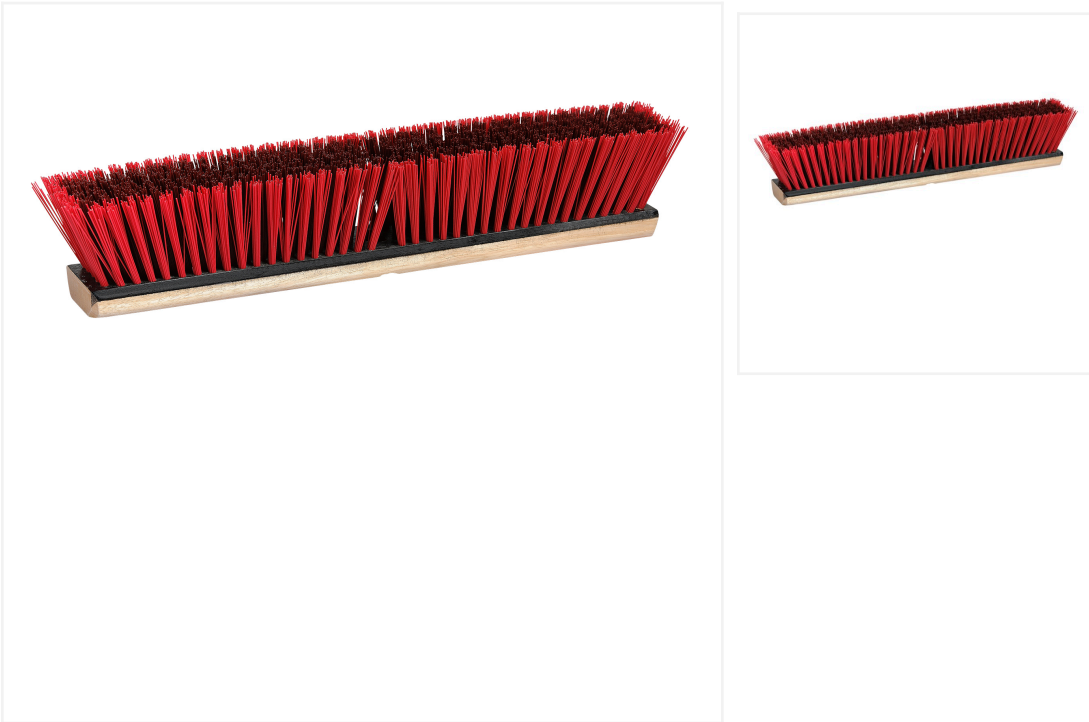

## Garage Medium/Stiff Push Broom - 36 Inch

Rugged and durable, the Garage Medium/Stiff Push Broom performs well on rough, unfinished surfaces.

This sturdy push broom head features medium stiff bristles and sweeps debris ranging from fine dust on smooth surfaces to gravel and dirt on rough surfaces. It can be used indoor and outdoor, and in wet or dry environments. The perfect cleaning tool for garages, workshops and warehouses. Combine it with a [wood handle with metal thread](#) and [metal braces](#) for heavy-duty use.

### Product Features

- Heavy-duty polystyrene bristles

- Large broom head to reduce labour
- Can be used indoor and outdoor
- Broom head only

## Technical specifications

<b>SKU</b>	PB-G36
<b>Pack Qty</b>	12
<b>Size</b>	36 Inch

## Available options

<b>PB-G14</b>	14 Inch
<b>PB-G18</b>	18 Inch
<b>PB-G24</b>	24 Inch
<b>PB-G36</b>	36 Inch