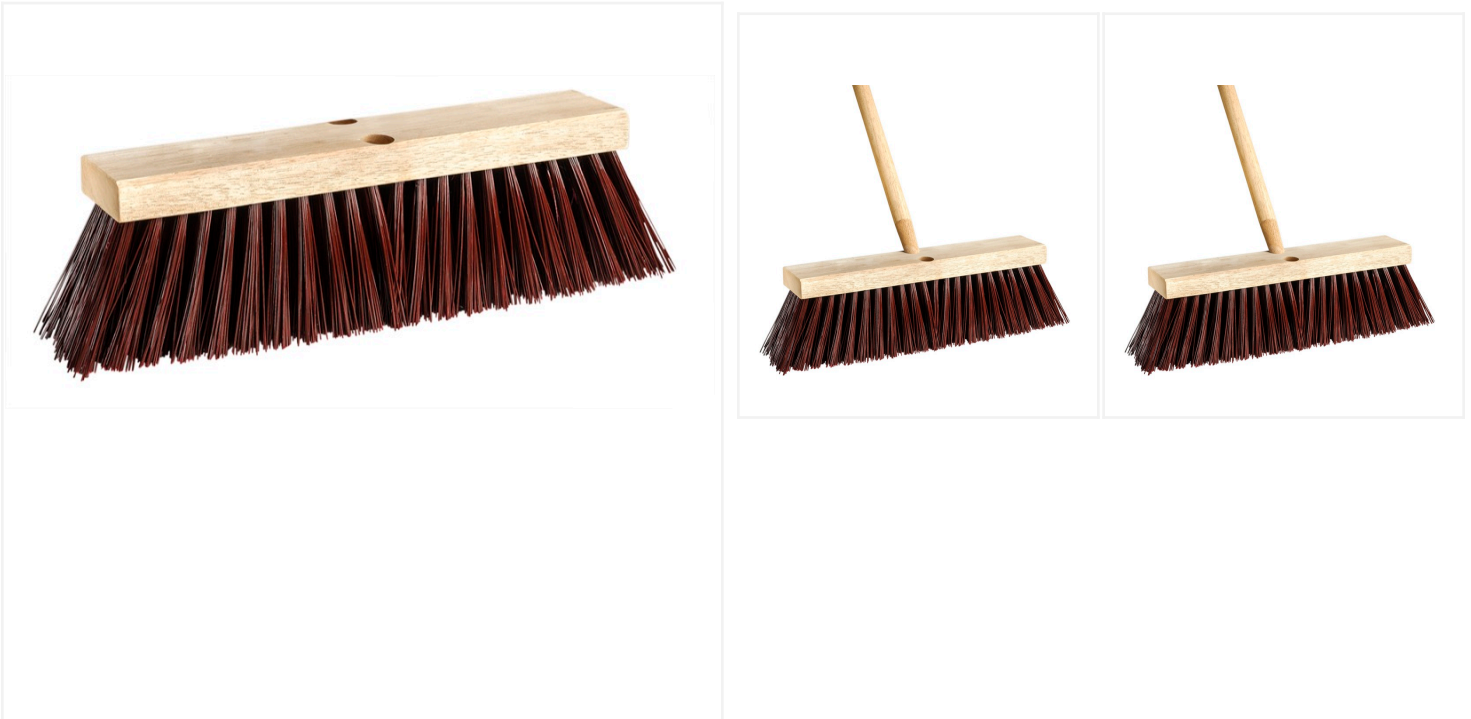

## 16" Street / Stable Coarse Push Broom

For rough and unfinished surfaces, opt of the Street / Stable Coarse Push Broom to scrub and sweep up heavy dust and debris.

The Street / Stable Coarse Push Broom is the versatile and durable tool you need for workshops, construction sites, barns, stables, and any other outdoor facilities. Made with extra stiff polypropylene bristles, it is compatible tapered wood handles for added stability. This rugged broom is designed to sweep up heavy dust and debris. Also available as a [combo](#) including a [54" tapered wood handle](#).

### Product Features

- Long, coarse polypropylene bristles

- Thick hardwood block
- Compatible with tapered wood handles
- Available in 14" or 16"
- Can be ordered with or without a tapered wood handle